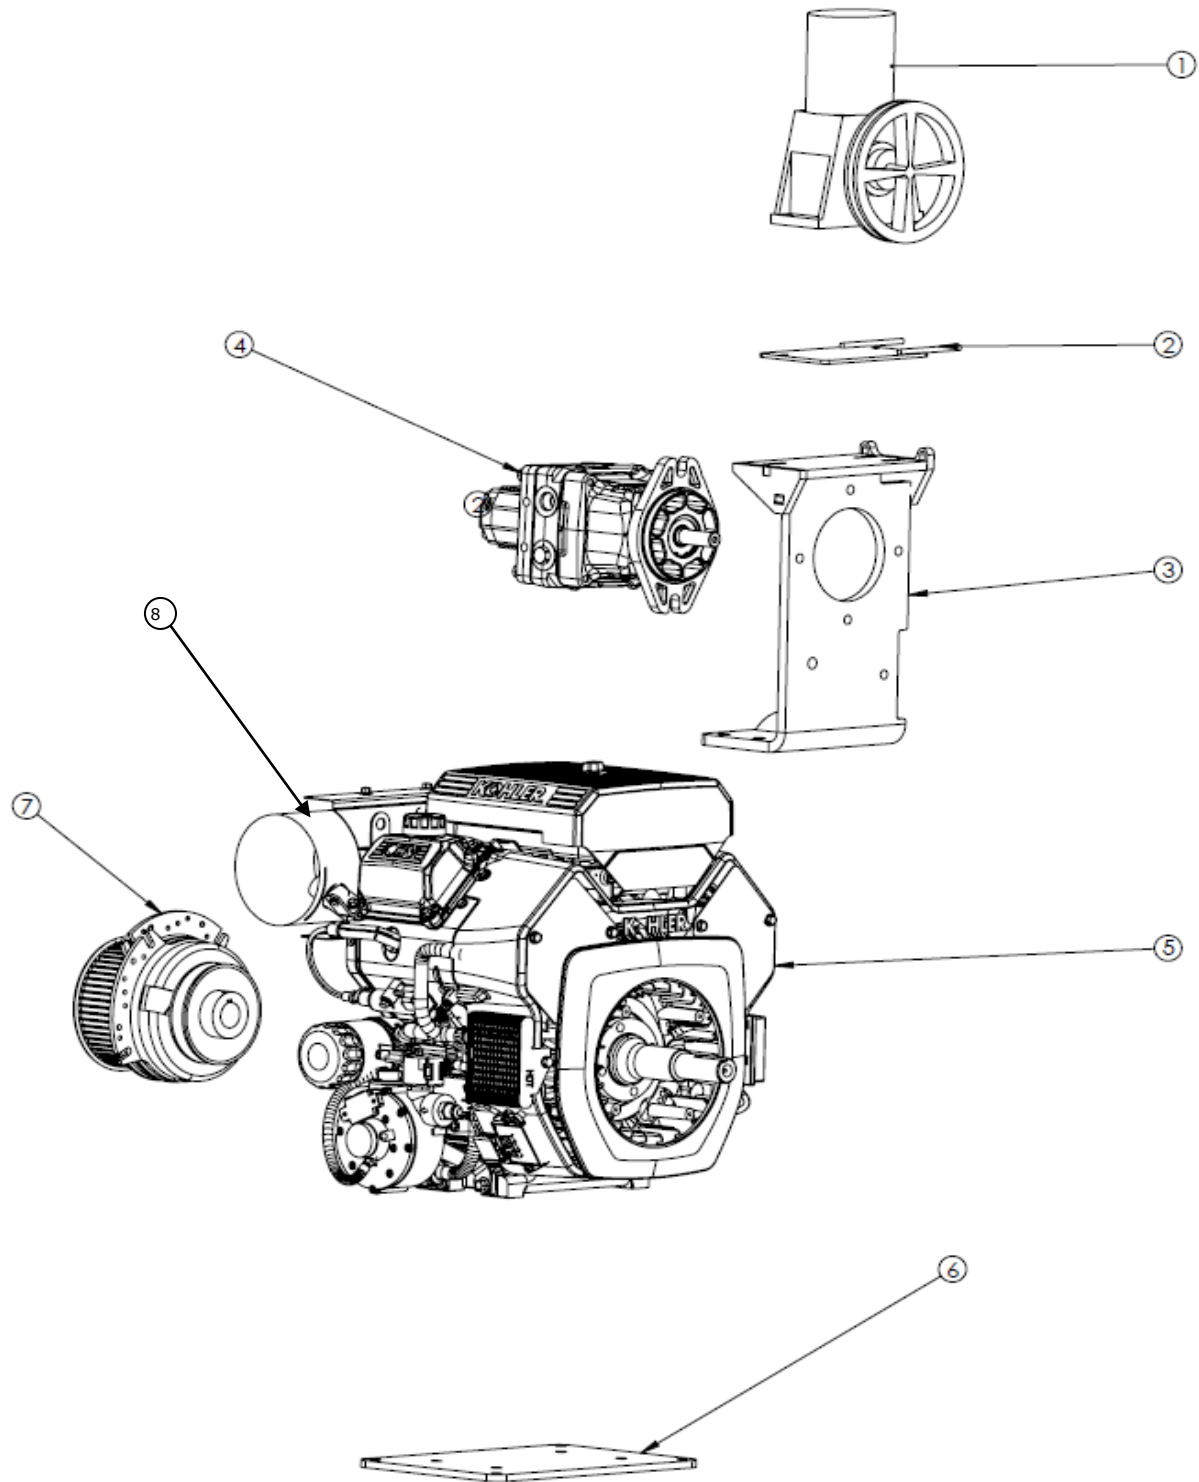

Fig. 03

Fig. 03

Item	Blastrac Part number	Husqvarna Part number	Description	Qty.
1	PG-10667	535109101	GUIDE	1
2	E11717	535149501	CLAMP PLATE	1
3	E11715	535246601	INDEXER	1
4	P002712	533693001	INDEX KEEPER	1
5	PG-10601	535203101	LID	1
6	PG-10604	535240801	SHOT TRAY	1
7	WP033710	533589901	PINCH BAR	1
8	PA-11304	533410601	SHOT VALVE SEAL	1
9	E15111	535263801	SHOT VALVE PLATE	2
10	PA-11279	535368101	SHOT VALVE SHAFT	1
11	E11660	531487601	SHOT VALVE LEVER	1
12	CP-11012	533963301	SHOT VALVE ACTUATOR	1
13	CP-11038	533923401	LIFT CYLINDER	1
14	PG-10606	535147701	BLASTER HEAD CASTER BRACKET	1
15	CP-11167	533258501	LID CLAMP	2
16	03600001	533641801	SHOT TRAY CLAMP	2
17	PA-11263	535161101	DEFLECTOR SHELF/ BLASTHEAD	1
18	PG-10600	535161201	DEFLECTOR PLATE	1

Fig. 06

Fig. 06

Item	Blastrac Part number	Husqvarna Part number	Description	Qty.
1	E11840	535167701	DRIVING MARKER	1
2	E11839	535094801	BEARING HOUSING COVER	1
3	BE0677	533475001	M30-1.5 SHAFT NUT	1
4	332206	-	TAPERED BEARING 30mm	1
5	E07784	533616901	FRONT WHEEL BEARING HOUSING	1
6	33108	-	TAPERED BEARING ID 40mm	1
7	E07786	533671401	SPACER RING	1
8	PG-10621	-	FRONT WHEEL BRACKET	1
9	PG-10690	537665801	FRONT WHEEL WELDMENT	1
10	CP-11025	534025301	FLANGE MOUNT BALL BEARING	2
11	E07769	533736401	STEERING CYLINDER	1
12	PG-10618	535186701	FRONT WHEEL AXLE	1
13	CP-10627-1	533736601	SHIFTER	1

Fig. 07

Fig. 07

Item	Blastrac Part number	Husqvarna Part number	Description	Qty.
1	CP-11095	533182201	SCHULZ COMPRESSOR	1
2	PG-10654	535151401	COMPRESSOR MOUNT	1
3	PG-10652	535198401	HYDRAULIC PUMP MOUNT	1
4	CP-10315	533800801	HYDRAULIC PUMP	1
5	CP-10735	533893001	ENGINE	1
6	PG-10658	535173401	ENGINE MOUNT	1
7	CP-11106	533107101	CLUTCH	1
8	CP-10925	534027701	MUFFLER/PTO CANISTER	1
	CP-10740	534037101	INSULATION WRAP/EXHAUST	15m.