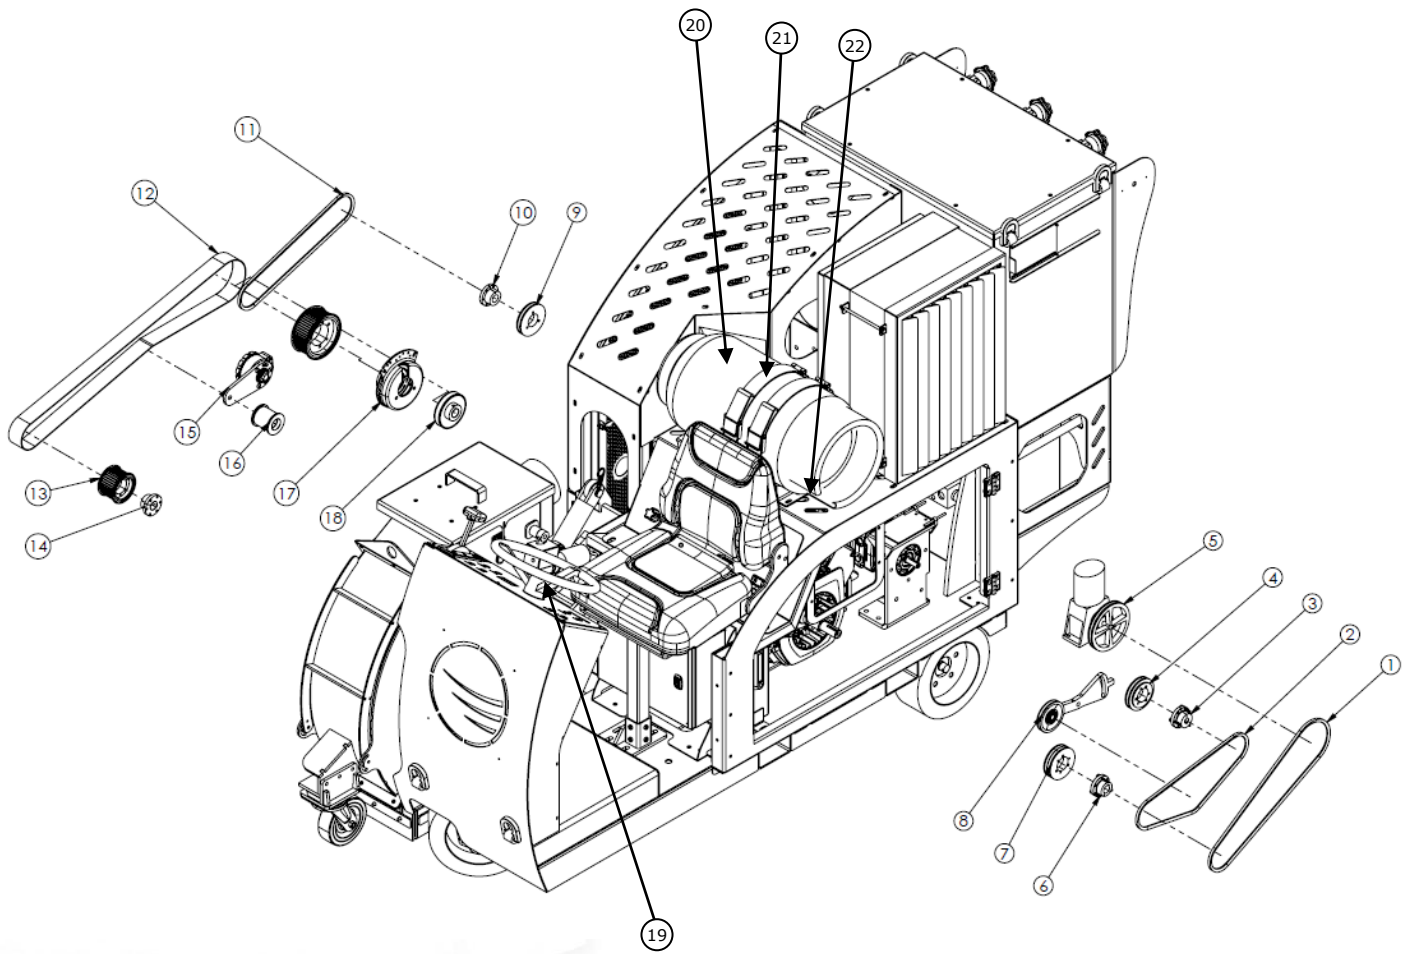

Fig. 03

Fig. 03

Item	Blastrac Part number	Husqvarna Part number	Description	Qty.
1	PG-10667	535109101	GUIDE	1
2	E11717	535149501	CLAMP PLATE	1
3	E11715	535246601	INDEXER	1
4	P002712	533693001	INDEX KEEPER	1
5	PG-10601	535203101	LID	1
6	PG-10604	535240801	SHOT TRAY	1
7	WP033710	533589901	PINCH BAR	1
8	PA-11304	533410601	SHOT VALVE SEAL	1
9	E15111	535263801	SHOT VALVE PLATE	2
10	PA-11279	535368101	SHOT VALVE SHAFT	1
11	E11660	531487601	SHOT VALVE LEVER	1
12	CP-11012	533963301	SHOT VALVE ACTUATOR	1
13	CP-11038	533923401	LIFT CYLINDER	1
14	PG-10606	535147701	BLASTER HEAD CASTER BRACKET	1
15	CP-11167	533258501	LID CLAMP	2
16	03600001	533641801	SHOT TRAY CLAMP	2
17	PA-11263	535161101	DEFLECTOR SHELF/ BLASTHEAD	1
18	PG-10600	535161201	DEFLECTOR PLATE	1

Fig. 05

Item	Blastrac Part number	Husqvarna Part number	Description	Qty.
1	06100009	533886601	Compressor Belt	1
2	06100006	533931201	Hydraulic Pump Belt	1
3	CP-10581	533742501	Hydraulic Pump QD Bushing	1
4	CP-11120	533117401	Hydraulic Pump Sheave	1
5	CP-11095	533182201	Air Compressor	1
6	CP-11124	533220901	Stub Shaft Taper Lock	1
7	06140004	533900201	Stub Shaft Sheave	1
8	CP-11096	533173901	Hydraulic Pump Belt Idler	1
9	CP-11294	531455501	Blower Sheave	1
10	CP-11313	533227901	Blower QD Bushing	1
11	CP-11292	531497501	Blower Belt	1
12	E11890	535309301	DRIVE BELT HTD - BMR-25 (L=2104)	1
13	CP-11121	533265601	Blasthead Sheave	1
14	CP-11295	531455601	Blasthead QD Bushing	1
15	CP-10393	534010801	Blasthead Belt Tensioner	1
16	PG-10636	533471301	Blasthead Belt Idler	1
17	CP-11106	533107101	Clutch	1
18	CP-11196	533777601	Blower Engine Sheave	1
19	CP-11035	533439901	Steering wheel	1
20	LP735012	533792101	TANK 33lb PROPANE VAPOR	1
21	07510005	533452501	Bracket for propane tank	2
22	CP-11801	536443401	Propane hose	1