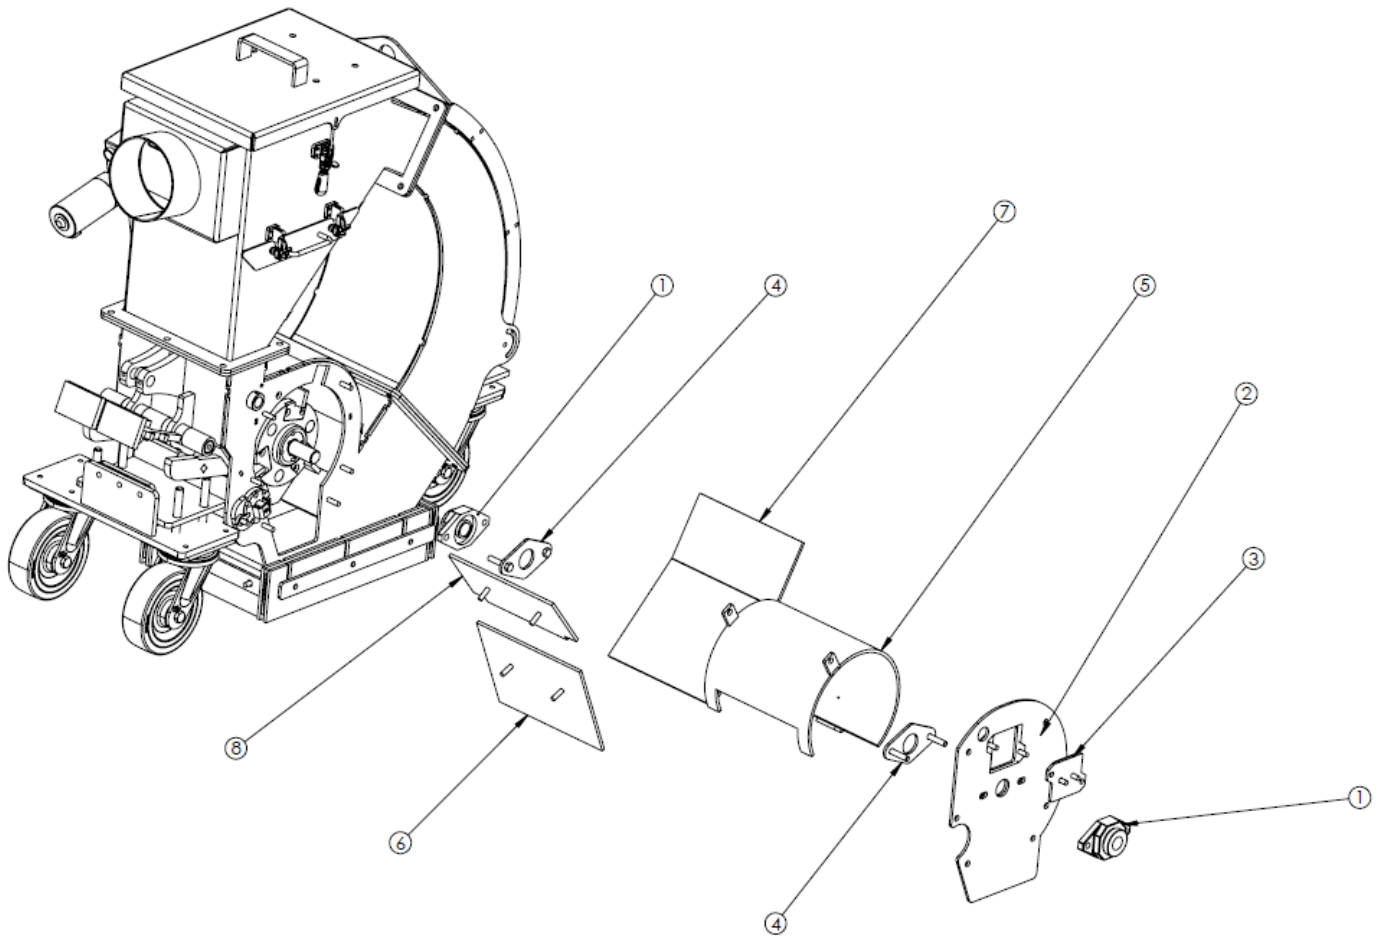

SERVICE MANUAL BMR-25P

VERSION 1.1

1. Spare parts

Fig. 01

Fig. 01

Item	Blastrac Part number	Husqvarna Part number	Description	Qty.
1	P001083	533877901	BEARING	2
2	PG-10605	535113001	OUTSIDE PLATE	2
3	PG-10607	535112901	COVER PLATE	2
4	P003648	533779201	HUB POSITIONING PLATE	2
5	WP113721	533636201	DRUM HOUSING	1
6	PG-10609	535204701	BOTTOM LINER	1
7	PG-10608	535204601	FRONT SIDE LINER	1
8	PG-10610	535204801	TOP FRONT LINER	1

Fig. 02

Fig. 02

Item	Blastrac Part number	Husqvarna part number	Description	Qty.
1	PA-11291	535225201	DRAG BRUSH PLATE	1
2	PA-11296	535242901	SIDE SEAL BRACKET	2
3	PA-11295	533742601	SIDE SEAL AND BRUSH KIT	2
4	PA-11293	533659001	FRONT SEAL AND BRUSH KIT	1
5	PA-11292	533209301	REAR DRAG BRUSH	1
6	PA-11294	535185901	FRONT SEAL PLATE	1

Fig. 03

Fig. 03

Item	Blastrac Part number	Husqvarna Part number	Description	Qty.
1	PG-10667	535109101	GUIDE	1
2	E11717	535149501	CLAMP PLATE	1
3	E11715	535246601	INDEXER	1
4	P002712	533693001	INDEX KEEPER	1
5	PG-10601	535203101	LID	1
6	PG-10604	535240801	SHOT TRAY	1
7	WP033710	533589901	PINCH BAR	1
8	PA-11304	533410601	SHOT VALVE SEAL	1
9	E15111	535263801	SHOT VALVE PLATE	2
10	PA-11279	535368101	SHOT VALVE SHAFT	1
11	E11660	531487601	SHOT VALVE LEVER	1
12	CP-11012	533963301	SHOT VALVE ACTUATOR	1
13	CP-11038	533923401	LIFT CYLINDER	1
14	PG-10606	535147701	BLASTER HEAD CASTER BRACKET	1
15	CP-11167	533258501	LID CLAMP	2
16	03600001	533641801	SHOT TRAY CLAMP	2
17	PA-11263	535161101	DEFLECTOR SHELF/ BLASTHEAD	1
18	PG-10600	535161201	DEFLECTOR PLATE	1

Fig. 04

Fig. 04

Item	Blastrac Part number	Husqvarna Part number	Description	Qty.
1	E19360	537524601	BLASTWHEEL/DOVETAIL	1
2	WP013714	531465101	DOVETAIL BLADE	1
3	WP123714	531463701	BLADE KEEPER	3

Fig. 05