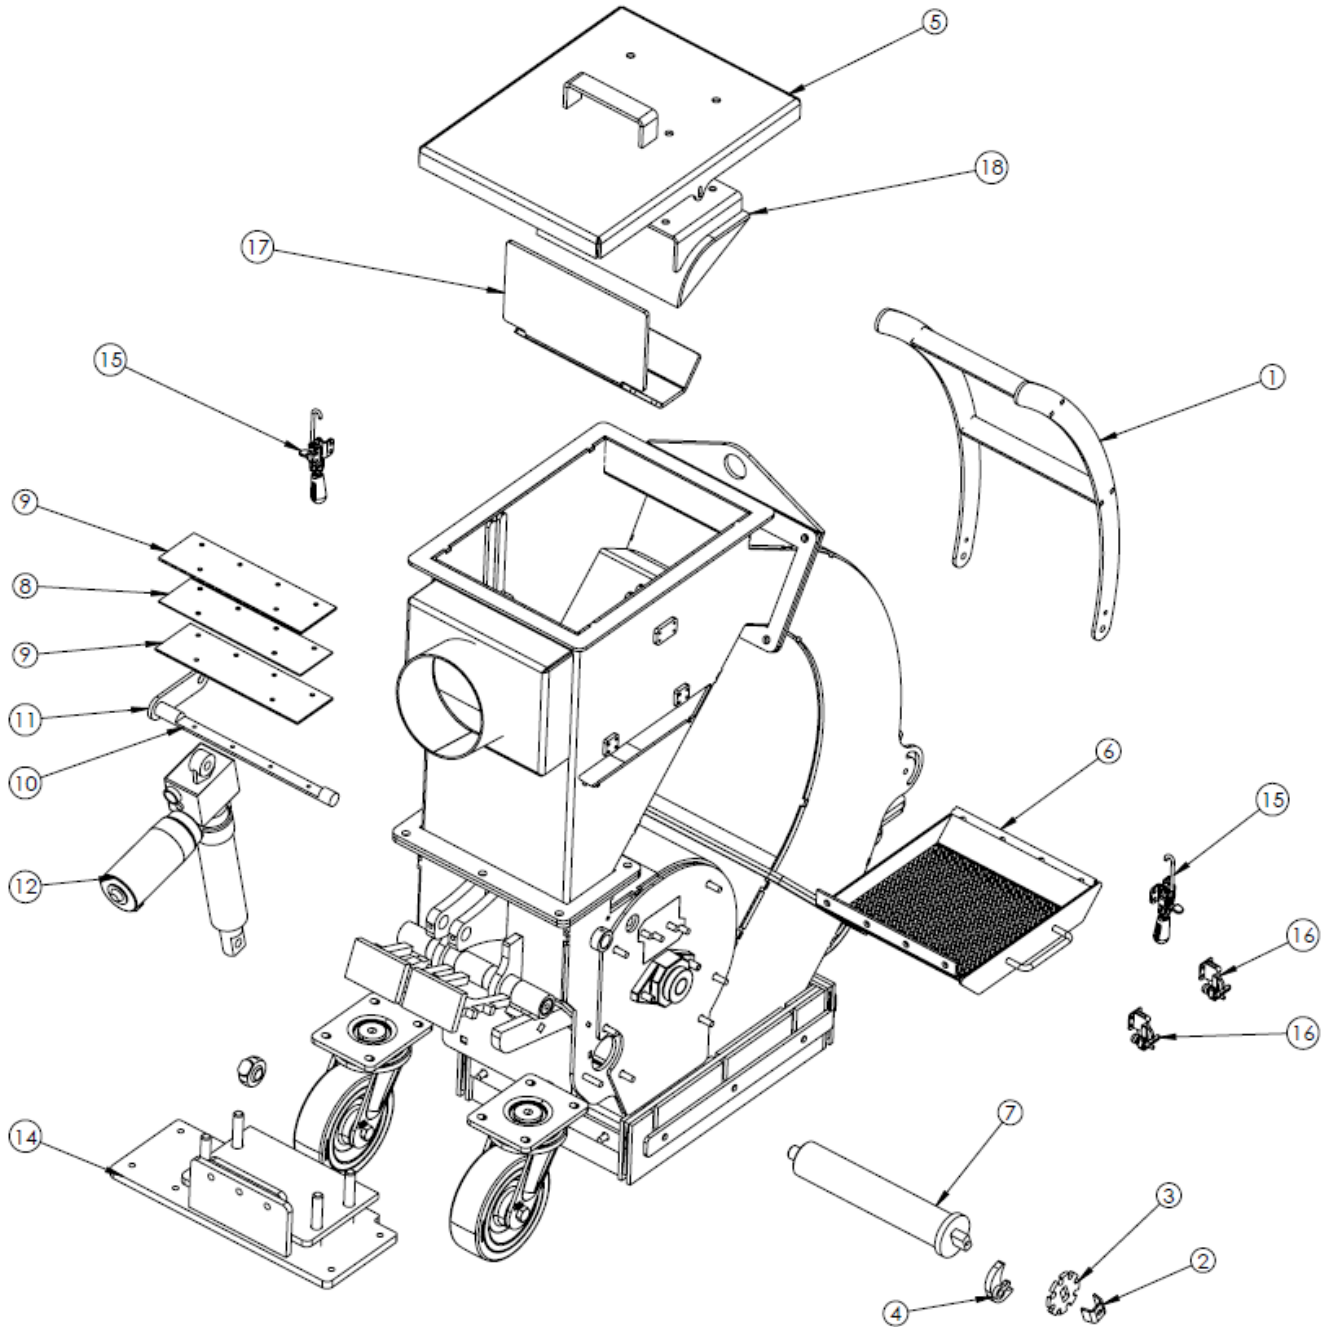

SERVICE MANUAL BMR-25P

VERSION 1.1

1. Spare parts

Fig. 01

Fig. 01

Item	Blastrac Part number	Husqvarna Part number	Description	Qty.
1	P001083	533877901	BEARING	2
2	PG-10605	535113001	OUTSIDE PLATE	2
3	PG-10607	535112901	COVER PLATE	2
4	P003648	533779201	HUB POSITIONING PLATE	2
5	WP113721	533636201	DRUM HOUSING	1
6	PG-10609	535204701	BOTTOM LINER	1
7	PG-10608	535204601	FRONT SIDE LINER	1
8	PG-10610	535204801	TOP FRONT LINER	1

Fig. 02

Fig. 02

Item	Blastrac Part number	Husqvarna part number	Description	Qty.
1	PA-11291	535225201	DRAG BRUSH PLATE	1
2	PA-11296	535242901	SIDE SEAL BRACKET	2
3	PA-11295	533742601	SIDE SEAL AND BRUSH KIT	2
4	PA-11293	533659001	FRONT SEAL AND BRUSH KIT	1
5	PA-11292	533209301	REAR DRAG BRUSH	1
6	PA-11294	535185901	FRONT SEAL PLATE	1

Fig. 03

Fig. 03

Item	Blastrac Part number	Husqvarna Part number	Description	Qty.
1	PG-10667	535109101	GUIDE	1
2	E11717	535149501	CLAMP PLATE	1
3	E11715	535246601	INDEXER	1
4	P002712	533693001	INDEX KEEPER	1
5	PG-10601	535203101	LID	1
6	PG-10604	535240801	SHOT TRAY	1
7	WP033710	533589901	PINCH BAR	1
8	PA-11304	533410601	SHOT VALVE SEAL	1
9	E15111	535263801	SHOT VALVE PLATE	2
10	PA-11279	535368101	SHOT VALVE SHAFT	1
11	E11660	531487601	SHOT VALVE LEVER	1
12	CP-11012	533963301	SHOT VALVE ACTUATOR	1
13	CP-11038	533923401	LIFT CYLINDER	1
14	PG-10606	535147701	BLASTER HEAD CASTER BRACKET	1
15	CP-11167	533258501	LID CLAMP	2
16	03600001	533641801	SHOT TRAY CLAMP	2
17	PA-11263	535161101	DEFLECTOR SHELF/ BLASTHEAD	1
18	PG-10600	535161201	DEFLECTOR PLATE	1