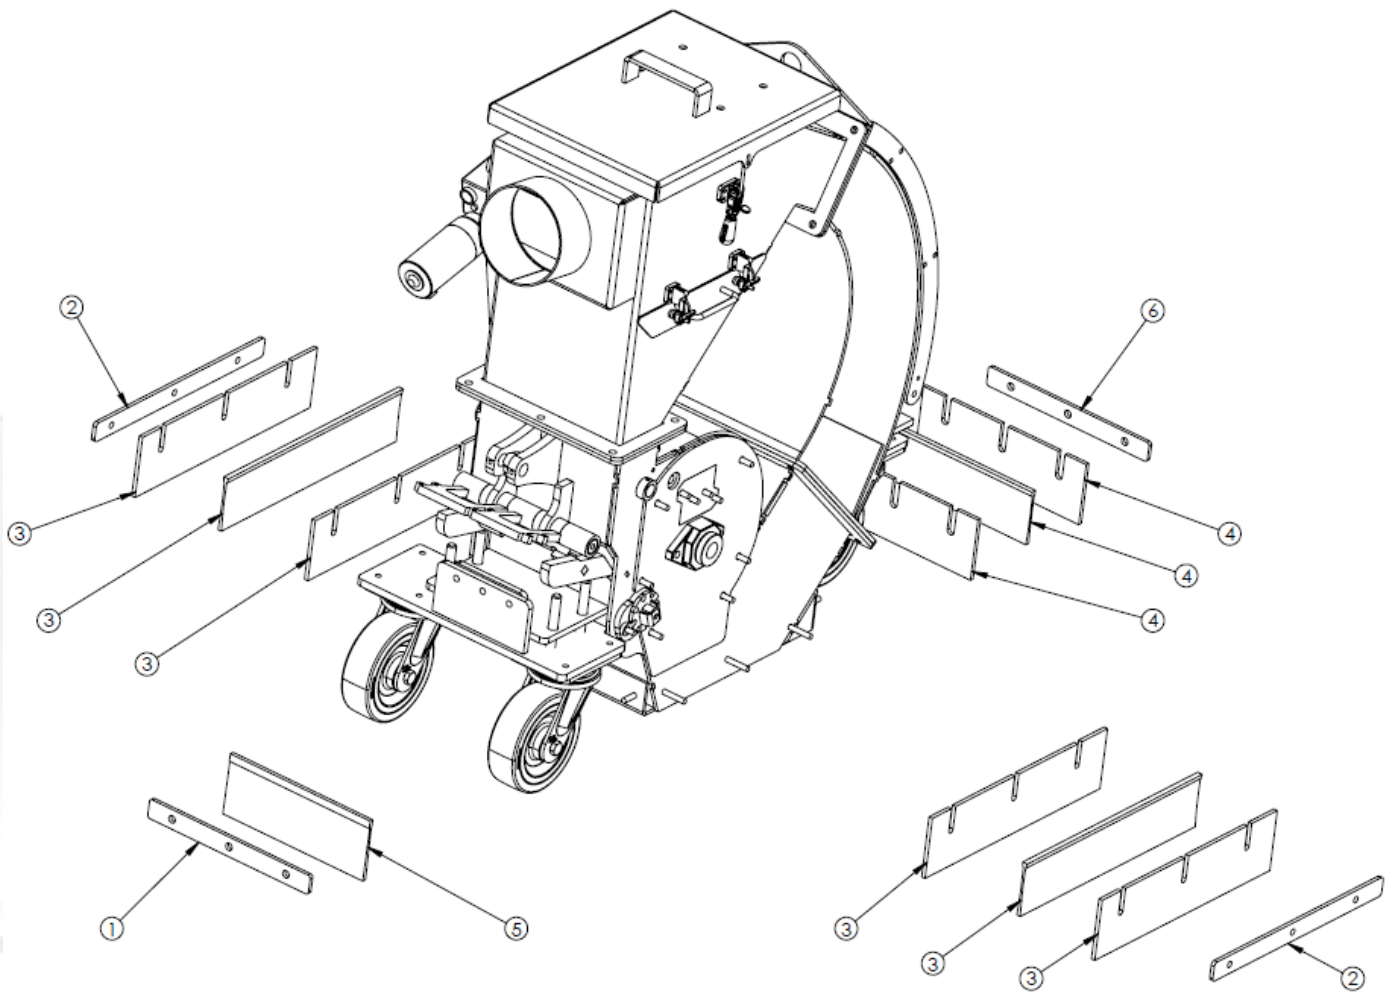

SERVICE MANUAL BMR-25P

VERSION 1.1

1. Spare parts

Fig. 01

Fig. 01

Item	Blastrac Part number	Husqvarna Part number	Description	Qty.
1	P001083	533877901	BEARING	2
2	PG-10605	535113001	OUTSIDE PLATE	2
3	PG-10607	535112901	COVER PLATE	2
4	P003648	533779201	HUB POSITIONING PLATE	2
5	WP113721	533636201	DRUM HOUSING	1
6	PG-10609	535204701	BOTTOM LINER	1
7	PG-10608	535204601	FRONT SIDE LINER	1
8	PG-10610	535204801	TOP FRONT LINER	1

Fig. 02

Fig. 02

Item	Blastrac Part number	Husqvarna part number	Description	Qty.
1	PA-11291	535225201	DRAG BRUSH PLATE	1
2	PA-11296	535242901	SIDE SEAL BRACKET	2
3	PA-11295	533742601	SIDE SEAL AND BRUSH KIT	2
4	PA-11293	533659001	FRONT SEAL AND BRUSH KIT	1
5	PA-11292	533209301	REAR DRAG BRUSH	1
6	PA-11294	535185901	FRONT SEAL PLATE	1

Fig. 03

Fig. 03

Item	Blastrac Part number	Husqvarna Part number	Description	Qty.
1	PG-10667	535109101	GUIDE	1
2	E11717	535149501	CLAMP PLATE	1
3	E11715	535246601	INDEXER	1
4	P002712	533693001	INDEX KEEPER	1
5	PG-10601	535203101	LID	1
6	PG-10604	535240801	SHOT TRAY	1
7	WP033710	533589901	PINCH BAR	1
8	PA-11304	533410601	SHOT VALVE SEAL	1
9	E15111	535263801	SHOT VALVE PLATE	2
10	PA-11279	535368101	SHOT VALVE SHAFT	1
11	E11660	531487601	SHOT VALVE LEVER	1
12	CP-11012	533963301	SHOT VALVE ACTUATOR	1
13	CP-11038	533923401	LIFT CYLINDER	1
14	PG-10606	535147701	BLASTER HEAD CASTER BRACKET	1
15	CP-11167	533258501	LID CLAMP	2
16	03600001	533641801	SHOT TRAY CLAMP	2
17	PA-11263	535161101	DEFLECTOR SHELF/ BLASTHEAD	1
18	PG-10600	535161201	DEFLECTOR PLATE	1