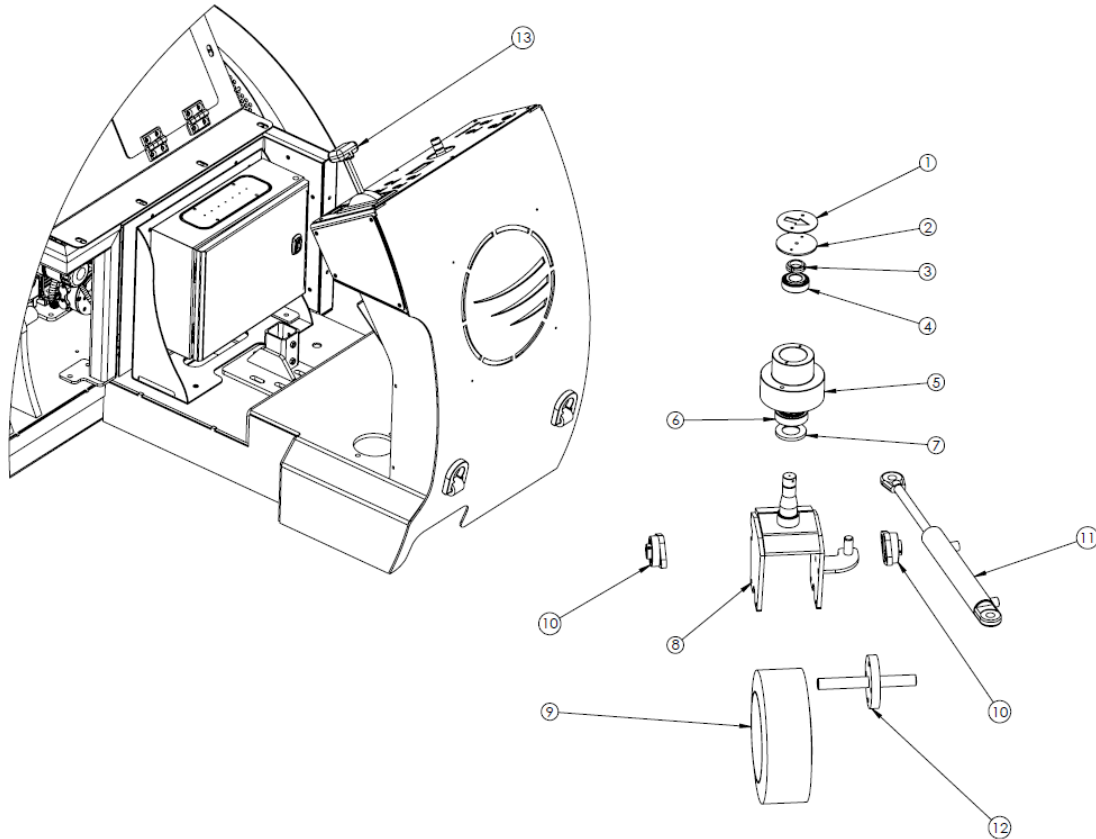

Fig. 03

Fig. 03

Item	Blastrac Part number	Husqvarna Part number	Description	Qty.
1	PG-10667	535109101	GUIDE	1
2	E11717	535149501	CLAMP PLATE	1
3	E11715	535246601	INDEXER	1
4	P002712	533693001	INDEX KEEPER	1
5	PG-10601	535203101	LID	1
6	PG-10604	535240801	SHOT TRAY	1
7	WP033710	533589901	PINCH BAR	1
8	PA-11304	533410601	SHOT VALVE SEAL	1
9	E15111	535263801	SHOT VALVE PLATE	2
10	PA-11279	535368101	SHOT VALVE SHAFT	1
11	E11660	531487601	SHOT VALVE LEVER	1
12	CP-11012	533963301	SHOT VALVE ACTUATOR	1
13	CP-11038	533923401	LIFT CYLINDER	1
14	PG-10606	535147701	BLASTER HEAD CASTER BRACKET	1
15	CP-11167	533258501	LID CLAMP	2
16	03600001	533641801	SHOT TRAY CLAMP	2
17	PA-11263	535161101	DEFLECTOR SHELF/ BLASTHEAD	1
18	PG-10600	535161201	DEFLECTOR PLATE	1

Fig. 06

Fig. 06

Item	Blastrac Part number	Husqvarna Part number	Description	Qty.
1	E11840	535167701	DRIVING MARKER	1
2	E11839	535094801	BEARING HOUSING COVER	1
3	BE0677	533475001	M30-1.5 SHAFT NUT	1
4	332206	-	TAPERED BEARING 30mm	1
5	E07784	533616901	FRONT WHEEL BEARING HOUSING	1
6	33108	-	TAPERED BEARING ID 40mm	1
7	E07786	533671401	SPACER RING	1
8	PG-10621	-	FRONT WHEEL BRACKET	1
9	PG-10690	537665801	FRONT WHEEL WELDMENT	1
10	CP-11025	534025301	FLANGE MOUNT BALL BEARING	2
11	E07769	533736401	STEERING CYLINDER	1
12	PG-10618	535186701	FRONT WHEEL AXLE	1
13	CP-10627-1	533736601	SHIFTER	1

Fig. 07

Fig. 07

Item	Blastrac Part number	Husqvarna Part number	Description	Qty.
1	CP-11095	533182201	SCHULZ COMPRESSOR	1
2	PG-10654	535151401	COMPRESSOR MOUNT	1
3	PG-10652	535198401	HYDRAULIC PUMP MOUNT	1
4	CP-10315	533800801	HYDRAULIC PUMP	1
5	CP-10735	533893001	ENGINE	1
6	PG-10658	535173401	ENGINE MOUNT	1
7	CP-11106	533107101	CLUTCH	1
8	CP-10925	534027701	MUFFLER/PTO CANISTER	1
	CP-10740	534037101	INSULATION WRAP/EXHAUST	15m.