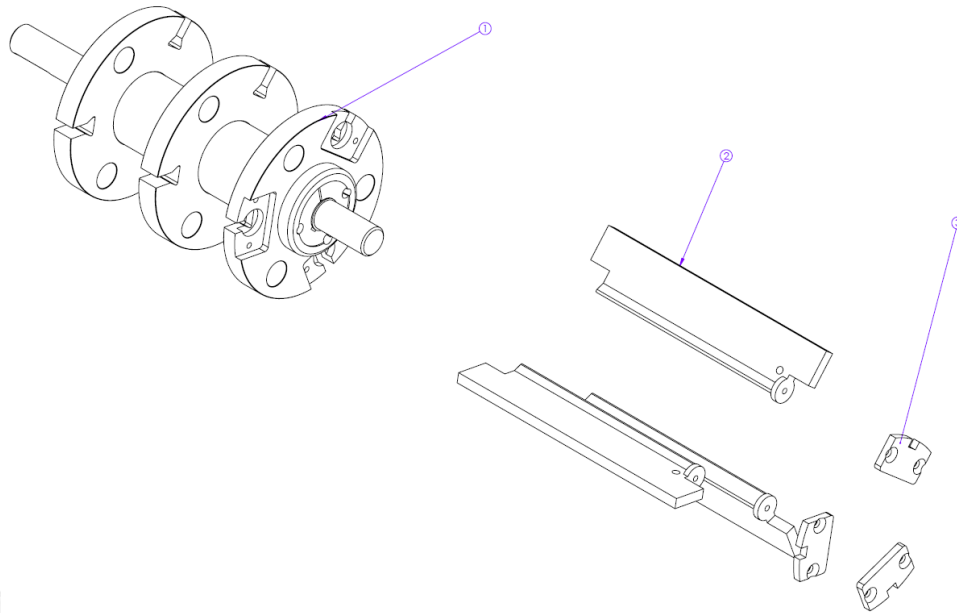

Fig. 03

Fig. 03

Item	Blastrac Part number	Husqvarna Part number	Description	Qty.
1	PG-10667	535109101	GUIDE	1
2	E11717	535149501	CLAMP PLATE	1
3	E11715	535246601	INDEXER	1
4	P002712	533693001	INDEX KEEPER	1
5	PG-10601	535203101	LID	1
6	PG-10604	535240801	SHOT TRAY	1
7	WP033710	533589901	PINCH BAR	1
8	PA-11304	533410601	SHOT VALVE SEAL	1
9	E15111	535263801	SHOT VALVE PLATE	2
10	PA-11279	535368101	SHOT VALVE SHAFT	1
11	E11660	531487601	SHOT VALVE LEVER	1
12	CP-11012	533963301	SHOT VALVE ACTUATOR	1
13	CP-11038	533923401	LIFT CYLINDER	1
14	PG-10606	535147701	BLASTER HEAD CASTER BRACKET	1
15	CP-11167	533258501	LID CLAMP	2
16	03600001	533641801	SHOT TRAY CLAMP	2
17	PA-11263	535161101	DEFLECTOR SHELF/ BLASTHEAD	1
18	PG-10600	535161201	DEFLECTOR PLATE	1

Fig. 04

Fig. 04

Item	Blastrac Part number	Husqvarna Part number	Description	Qty.
1	E19360	537524601	BLASTWHEEL/DOVETAIL	1
2	WP013714	531465101	DOVETAIL BLADE	1
3	WP123714	531463701	BLADE KEEPER	3

Fig. 05

Fig. 05

Item	Blastrac Part number	Husqvarna Part number	Description	Qty.
1	06100009	533886601	Compressor Belt	1
2	06100006	533931201	Hydraulic Pump Belt	1
3	CP-10581	533742501	Hydraulic Pump QD Bushing	1
4	CP-11120	533117401	Hydraulic Pump Sheave	1
5	CP-11095	533182201	Air Compressor	1
6	CP-11124	533220901	Stub Shaft Taper Lock	1
7	06140004	533900201	Stub Shaft Sheave	1
8	CP-11096	533173901	Hydraulic Pump Belt Idler	1
9	CP-11294	531455501	Blower Sheave	1
10	CP-11313	533227901	Blower QD Bushing	1
11	CP-11292	531497501	Blower Belt	1
12	E11890	535309301	DRIVE BELT HTD - BMR-25 (L=2104)	1
13	CP-11121	533265601	Blasthead Sheave	1
14	CP-11295	531455601	Blasthead QD Bushing	1
15	CP-10393	534010801	Blasthead Belt Tensioner	1
16	PG-10636	533471301	Blasthead Belt Idler	1
17	CP-11106	533107101	Clutch	1
18	CP-11196	533777601	Blower Engine Sheave	1
19	CP-11035	533439901	Steering wheel	1
20	LP735012	533792101	TANK 33lb PROPANE VAPOR	1
21	07510005	533452501	Bracket for propane tank	2
22	CP-11801	536443401	Propane hose	1