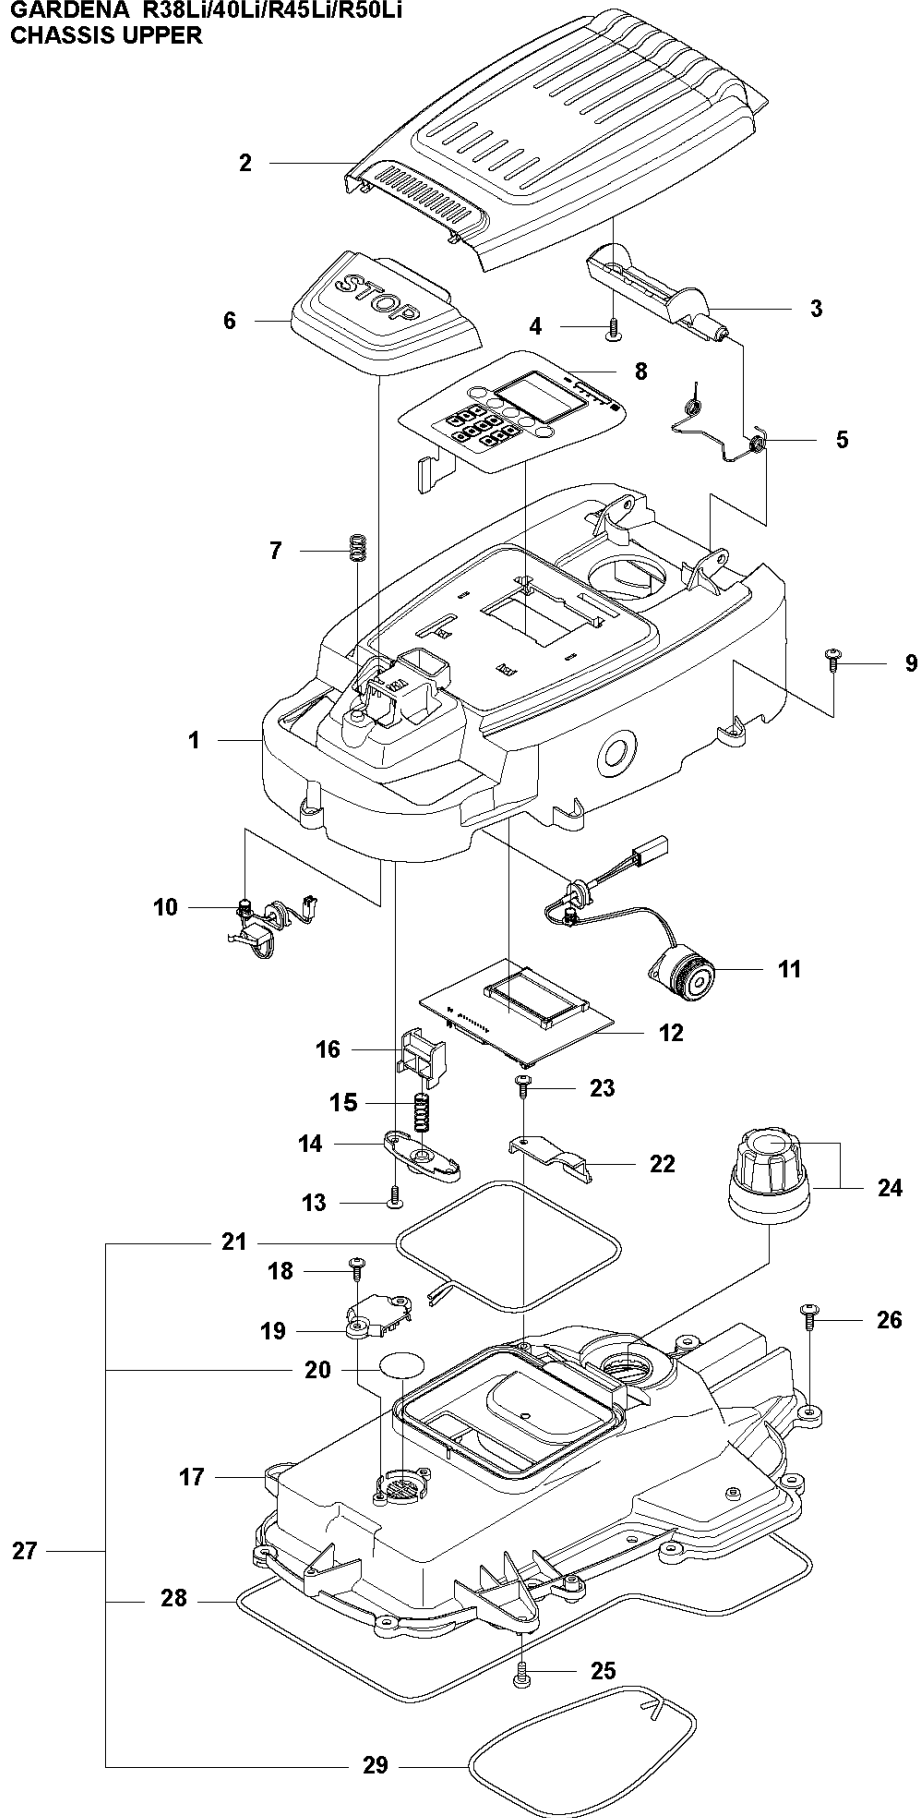

B GARDENA R38Li/40Li/R45Li/R50Li
CHASSIS UPPER

CHASSIS UPPER

R38Li, 2017-01

Ref	Part No	Description	Remark	QTY KIT
1	579 39 19-03	KIT	Display Cover KIT incl. Sealing & Keyboard	1
2	577 70 72-03	COVER	Cover, Height Adjustment	1
3	577 70 78-01	HINGE	Hinge, Height Adjustment Lid	1
4	575 54 33-14	SCREW	Screw, Grey (14 mm)	2
5	578 44 52-01	SPRING	Spring, Height Adjustment Lid	1
6	577 70 66-01	BUTTON	Stop Button	1
7	574 48 70-01	SPRING	Spring, Stop Button	1
8	586 94 56-01	KEYBOARD	Keyboard	1
9	575 54 33-14	SCREW	Screw, Grey (14 mm)	5
10	574 48 03-01	SWITCH	Micro Switch, Stop Button	1
11	574 47 59-01	BUZZER	Buzzer, Display Cover	1
12	588 44 19-01	PRINTED CIRCUIT ASSY	Display/MMI, Circuit Board	1
13	575 54 33-14	SCREW	Screw, Grey (14 mm)	2
14	575 41 58-01	SPRING HOLDER	Spring Holder, Stop Button	1
15	576 24 22-01	SPRING	Spring Lock, Stop Button	1
16	575 40 90-01	LOCK	Lock, Stop Button	1
17	579 39 20-02	KIT	Chassis Upper KIT incl. Sealing & Air Filter	1
18	575 54 33-14	SCREW	Screw, Grey (14 mm)	2
19	576 69 70-01	COVER	Cover, Air Filter	1
20	577 75 37-01	KIT	Air Filter KIT (10 pcs)	1
21	574 87 47-04	SEALING STRIP	Sealing Strip (1 pcs, 4 mm)	1
22	576 05 39-01	COVER	Cover, Height Indicator	1
23	575 54 33-14	SCREW	Screw, Grey (14 mm)	1
24	579 39 22-01	KIT	Knob, Height Adjustment KIT incl. Knob & Sticker	1
25	576 21 39-01	SCREW ITXPANM	Screw	2
26	574 45 01-01	SCREW ITXPANT	Screw	10
27	588 40 70-01	SEAL KIT	Seal KIT incl. Sealing Strip Chassis (1 pcs), Sealing Strip Short (2 pcs), Air Filter (1 pcs)	1
28	574 87 47-03	SEALING STRIP	Sealing Strip, Chassis (1 pcs, 4 mm)	1
29	574 87 47-04	SEALING STRIP	Sealing Strip (1 pcs, 4 mm)	1