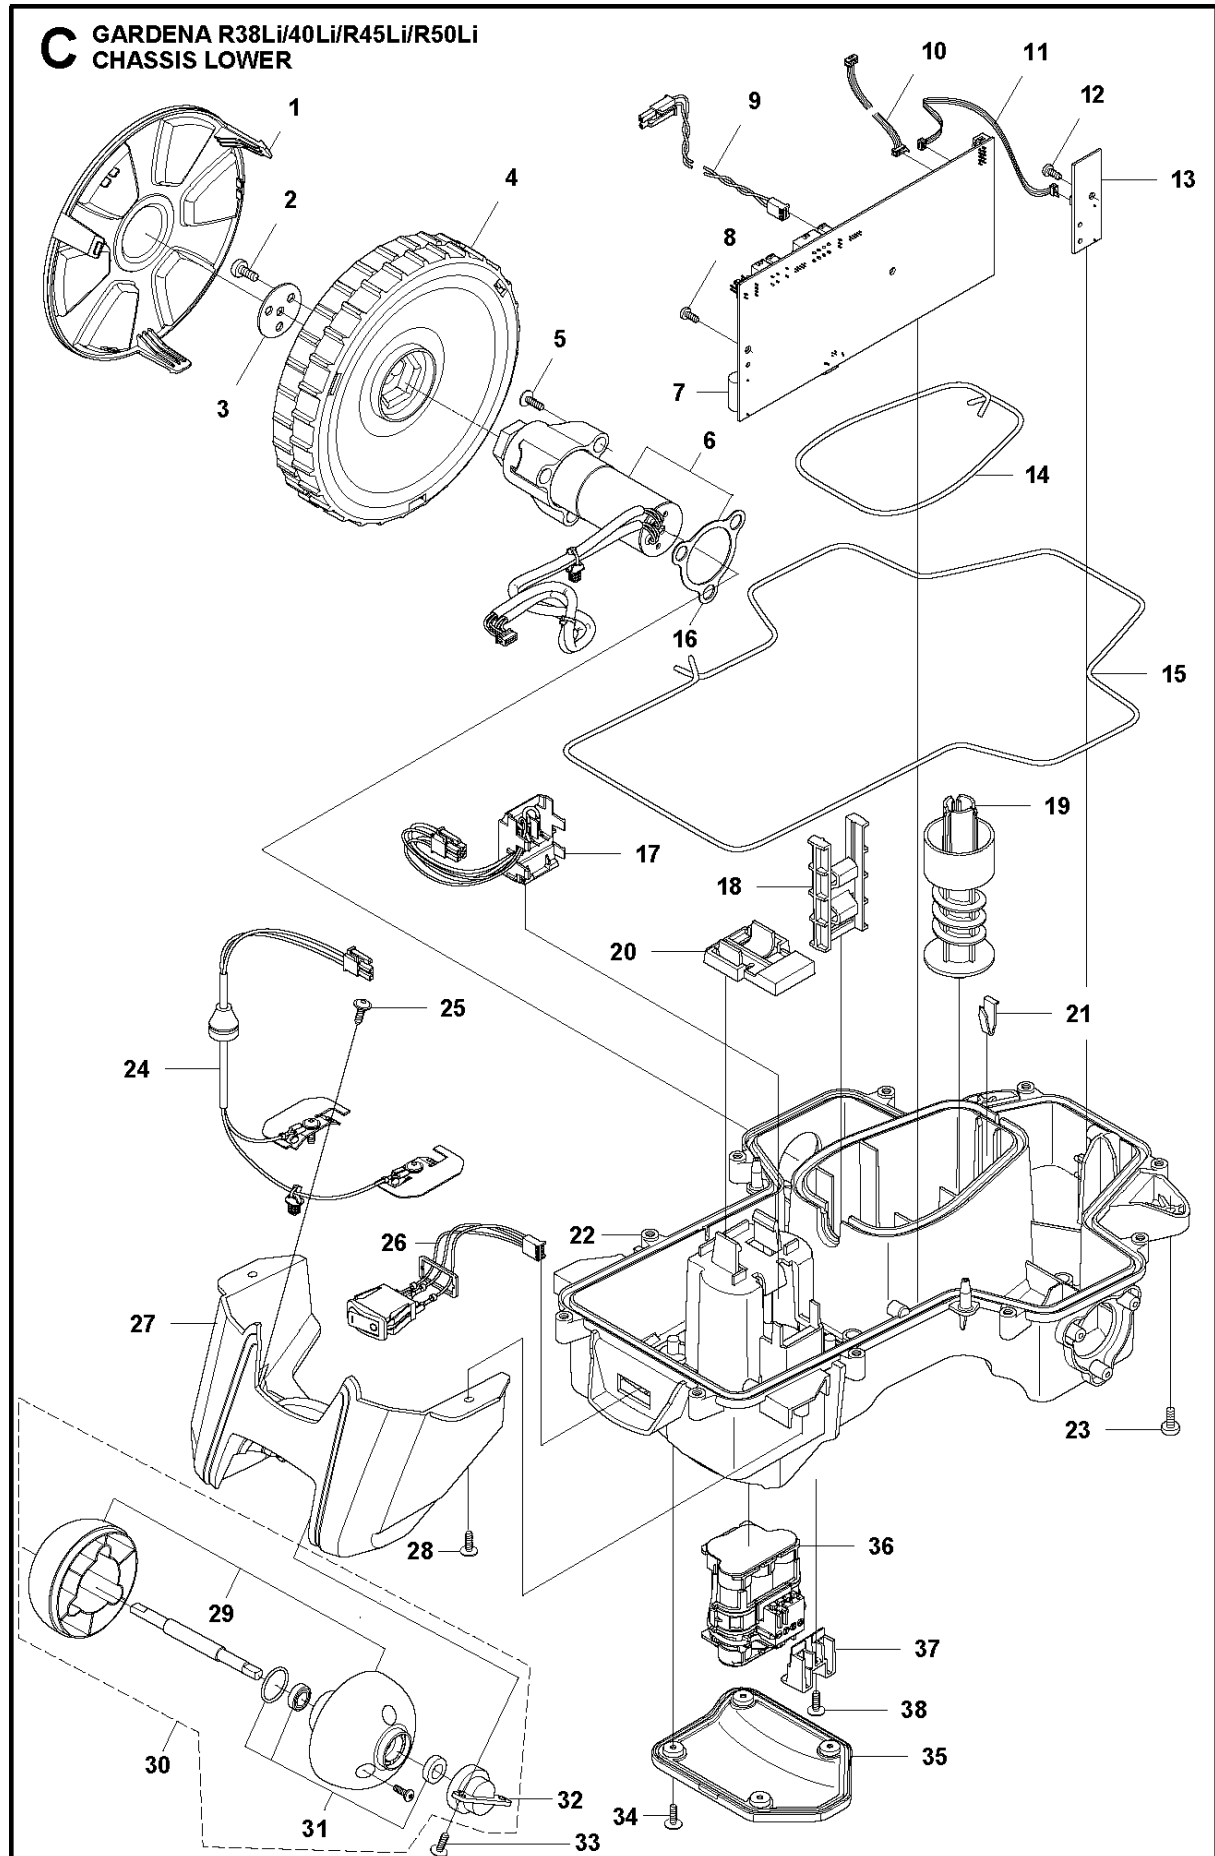

D GARDENA R38Li/40Li/R45Li/R50Li
BLADE MOTOR & CUTTING EQUIPMENT

BLADE MOTOR & CUTTING EQUIPMENT

R38Li, 2017-01

Ref	Part No	Description	Remark	QTY KIT
1	584 98 93-02	MOTOR	Cutting Motor	1
2	575 54 33-10	SCREW	Screw, Grey (10 mm)	1
3	574 50 35-01	HEIGHT INDICATOR	Height Indicator	1
4	581 02 03-01	MOTOR HOUSING	Motor Housing	1
5	576 21 38-01	SCREW ITPANM	Screw M4x12	3
6	574 37 35-01	HUB	Hub, Cutting Motor	1
7	576 21 35-01	SCREW IHSETM	Stop Screw	1
8	579 75 83-01	GUARD	Guard, Cutting Disc	1
9	575 54 33-14	SCREW	Screw, Grey (14 mm)	3
10	574 48 71-01	CUTTING DISC	Cutting Disc	1
11	577 09 32-01	WASHER	Washer	1
12	576 21 38-01	SCREW ITPANM	Screw	3

CHARGING STATION

R38Li, 2017-01

Ref	Part No	Description	Remark	QTY KIT
1	577 97 23-15	CHARGING STATION	Charging Station, Gardena	1
2	535 12 87-02	DIODE LENS	Diode Lens	1
3	584 61 83-02	CHARGING STATION	Charging Station Cover, Gardena	1
4	582 87 62-01	PRINTED CIRCUIT ASSY	Circuit Board, Charging Station	1
5	588 22 21-01	HEXAGON NUT FLANGE	Nut Flange	2
6	535 08 74-01	WASHER	Washer	2
7	575 54 33-14	SCREW	Screw, Grey (14 mm)	2
8	587 12 51-01	CONTACT	Contacts, Charging Station	2
9	588 22 22-01	SCREW ITXPANM	Screw	2
10	582 38 10-01	CABLE ASSY	Loom, Charging Station	1
11	575 54 33-14	SCREW	Screw, Grey (14 mm)	2
12	535 12 79-01	BRACKET	Bracket	2
13	581 55 19-03	CHARGING STATION	Charging Station Base Plate	1
14	575 54 33-14	SCREW	Screw, Grey (14 mm)	4
17	575 54 33-14	SCREW	Screw, Grey (14 mm)	4
18	582 35 64-01	PANEL ASSY	Guide Cover, Charging Station	1