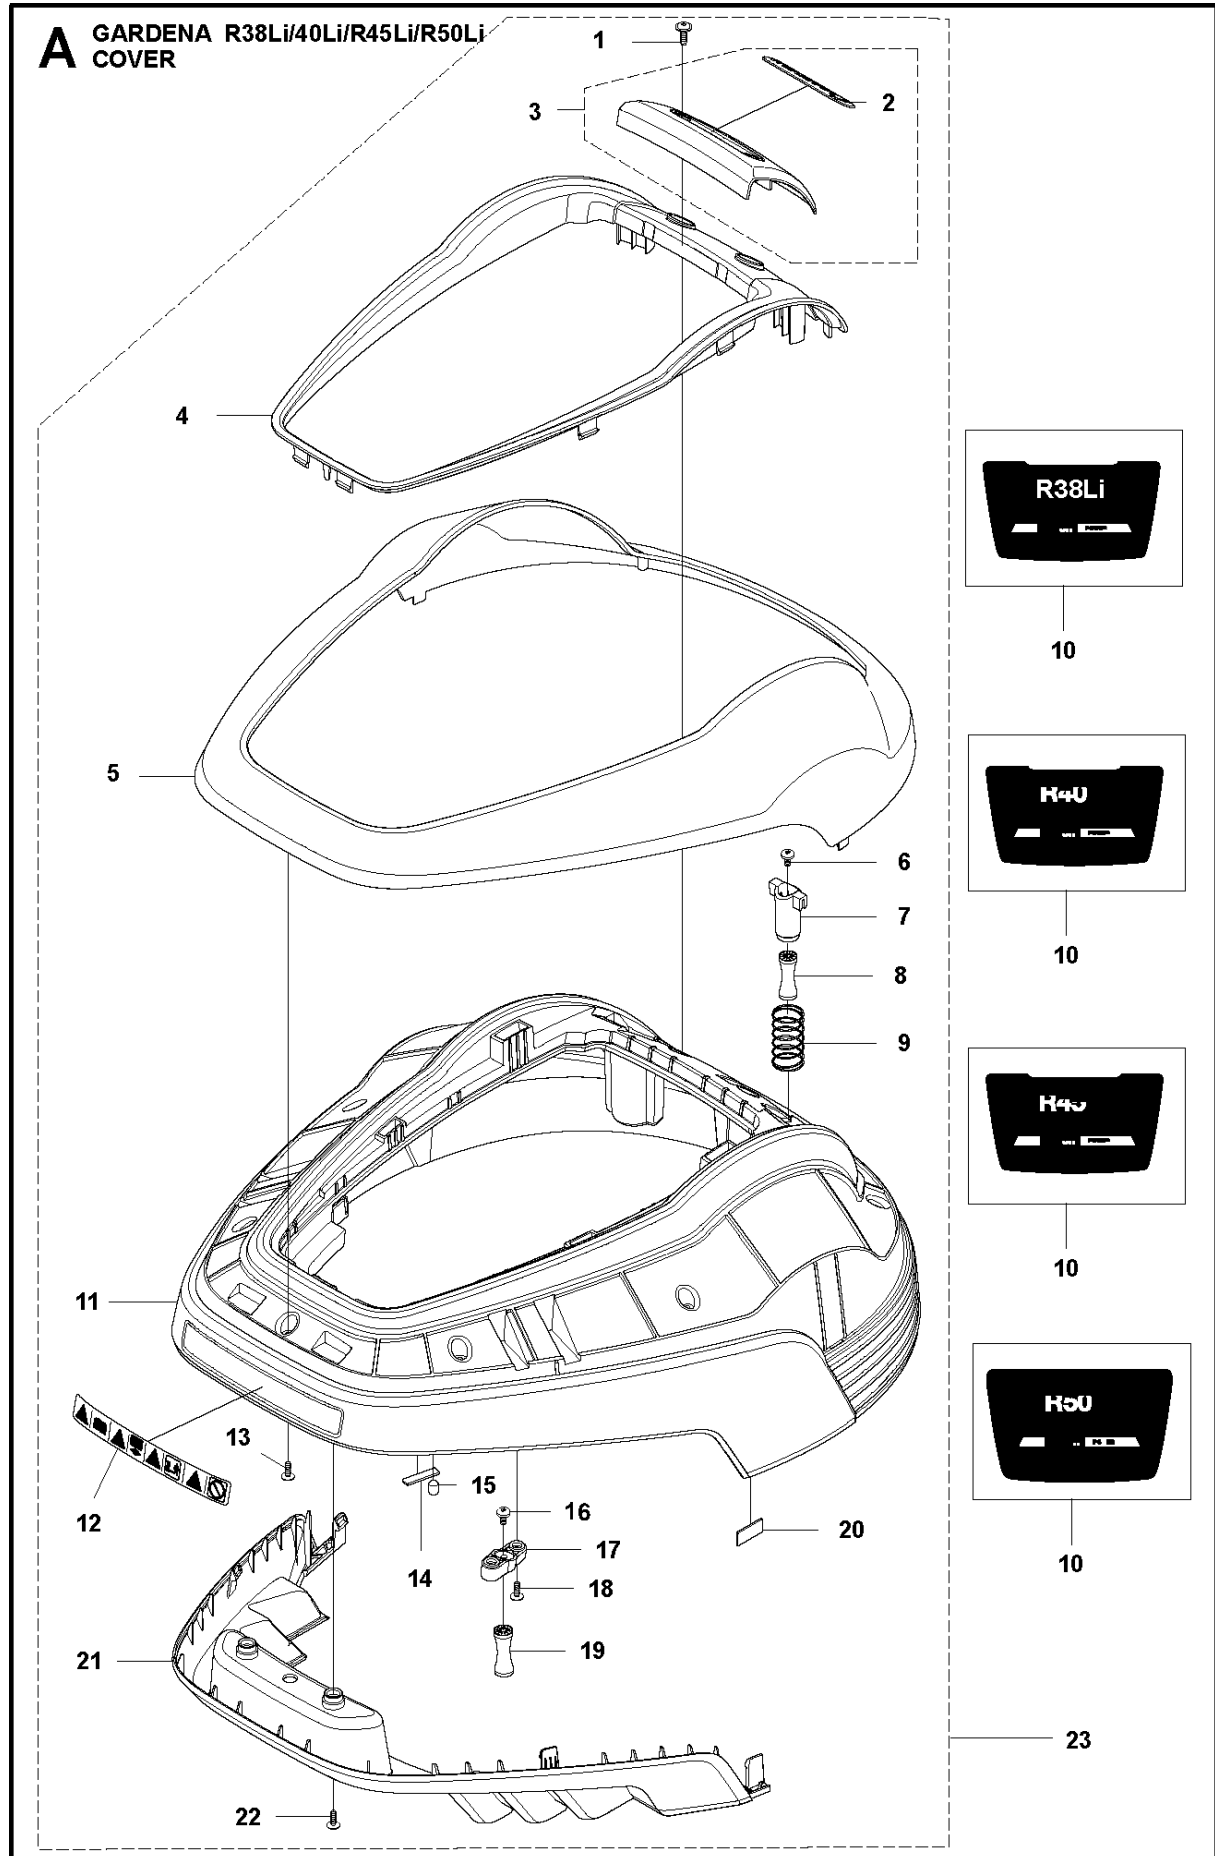

COVER

R38Li, 2017-01

Ref	Part No	Description	Remark	QTY KIT
1	575 54 33-14	SCREW	Screw, Grey (14 mm)	2
2	510 31 03-01	LOGOTYPE	Decal, Gardena Logotype	1
3	579 39 21-05	PLATE KIT	Logo, Plate KIT incl. Logo	1
4	577 70 76-04	FRAME	Frame	1
5	577 70 73-04	COVER	Cover	1
6	576 21 39-01	SCREW ITPANM	Screw	2
7	574 46 90-02	BRACKET	Bracket, Lift Sensor	2
8	574 46 91-02	DAMPER	Rubber Damper	2
9	574 48 51-02	SPRING	Spring, Lift Sensor	2
10	587 04 35-03	LABEL	Decal, R38Li	1
10	580 92 80-01	LABEL	Decal, R40Li	1
10	581 96 66-01	LABEL	Decal, R45Li	1
10	587 04 35-01	LABEL	Decal, R50Li	1
11	579 39 17-02	KIT	Main Body	1
12	586 35 97-01	LABEL	Warning Label	1
13	575 54 33-14	SCREW	Screw, Grey (14 mm)	7
14	576 03 01-01	PLATE	Plate, Collision Sensor	1
15	576 18 33-01	MAGNET	Magnet, Collision Sensor	1
16	576 21 39-01	SCREW ITPANM	Screw	2
17	575 41 60-02	SUPPORT CLAMP	Support Clamp	2
18	575 54 33-14	SCREW	Screw, Grey (14 mm)	4
19	574 46 91-02	DAMPER	Rubber Damper	2
20	576 18 32-01	MAGNET	Magnet, Lift Sensor	1
21	577 70 65-02	BUMPER	Bumper, Rear	1
22	575 54 33-14	SCREW	Screw, Grey (14 mm)	2
23	577 95 53-11	BODY SYSTEM	Cover KIT, Complete excl. Model Decal	1