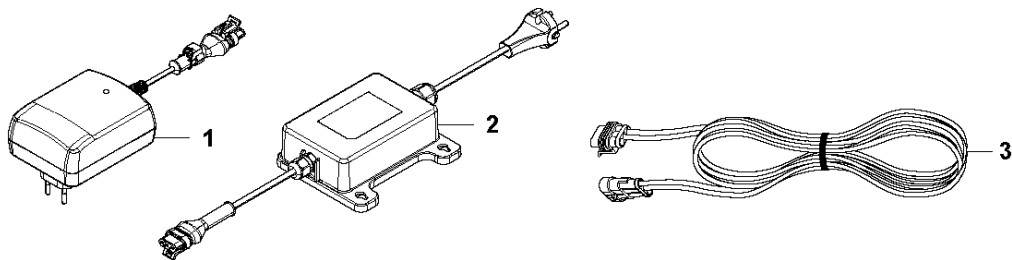

F GARDENA R38Li/40Li/R45Li/R50Li
INSTALLATION ACCESSORIES

INSTALLATION ACCESSORIES

R38Li, 2017-01

Ref	Part No	Description	Remark	QTY KIT
1	584 86 25-01	TRANSFORMER	Power Supply Unit, EU	1
2	584 86 26-02	POWER UNIT	Power Supply Unit, UK	1
2	584 86 26-03	TRANSFORMER	Power Supply Unit, CH	1
2	584 86 26-04	POWER UNIT	Power Supply Unit, CA	1
2	584 86 26-05	POWER UNIT	Power Supply Unit, AU-NZ	1
3	579 82 51-01	CABLE ASSY	Low Voltage Cable (20 m)	1
3	579 82 51-02	CABLE ASSY	Low Voltage Cable (10 m)	1
3	579 82 51-03	CABLE ASSY	Low Voltage Cable (3 m)	1
4	966 80 98-01	STAPLE	Staples (100 pcs), Gardena Blister Pack	1
4	Gardena409020	TBD	Staples (100 pcs), Gardena Blister Pack	1
5	575 23 86-02	SCREW KIT	Anchor Screw (3 pcs) incl. Allen Key	1
6	967 10 48-01	WIRE	Loop Wire 50 m, Gardena Blister Pack	1
6	Gardena405820	TBD	Loop Wire 50 m, Gardena Blister Pack	1
6	966 80 96-01	WIRE	Loop Wire (150 m), Gardena Blister Pack	1
6	Gardena408820	TBD	Loop Wire (150 m), Gardena Blister Pack	1
6	580 66 20-03	WIRE	Loop Wire (200 m)	1
6	580 66 20-01	WIRE	Loop Wire (250 m)	1
6	580 66 20-04	WIRE	Loop Wire (800 m)	1
7	966 80 95-01	BLADE	Blades (9 pcs), Gardena Blister Pack	1
7	Gardena408720	TBD	Blades (9 pcs), Gardena Blister Pack	1
7	577 86 46-03	BLADE SET	Long Life - Safety Blade,Husqvarna Blister Pack, 9 pcs	1
7	577 60 65-05	BLADE SET	Long Life - Safety Blade, 45 pcs	1
7	577 60 66-04	BLADE SET	Long Life - Safety Blade, 300 pcs	1
8	535 12 90-01	CONNECTOR	Loop Wire Connector (1pcs)	1
9	501 98 02-01	COUPLER	Coupler (1pcs)	1
9	501 98 02-02	COUPLER	Coupler KIT (50pcs)	1
10	966 80 97-01	COUPLER	2 Connectors+6 Couplers, Gardena Blister Pack	1
10	Gardena408920	TBD	2 Connectors+6 Couplers, Gardena Blister Pack	1
10	579 04 81-01	ACCESSORY BAG	5 Connectors+5 Couplers	1
11	586 27 79-01	STICKER	Sticker, Cable Markers (10 pcs)	1
12	502 40 53-01	LABEL	Label, Anti-Theft	1
13	578 90 91-05	DVD	Installation DVD, Gardena	1
14	115844301	TBD	Operator's Manual, Swedish	1
14	115844306	TBD	Operator's Manual, Danish	1
14	115844311	TBD	Operator's Manual, Finnish	1
14	115844321	TBD	Operator's Manual, Norwegian	1
14	115844326	TBD	Operator's Manual, English	1
14	115844331	TBD	Operator's Manual, French	1
14	115844336	TBD	Operator's Manual, Dutch	1
14	115844341	TBD	Operator's Manual, Italian	1
14	115844346	TBD	Operator's Manual, Spanish	1
14	115844351	TBD	Operator's Manual, German	1
14	115844358	TBD	Operator's Manual, Hungarian	1
14	115844359	TBD	Operator's Manual, Portuguese	1
14	115844361	TBD	Operator's Manual, Polish	1