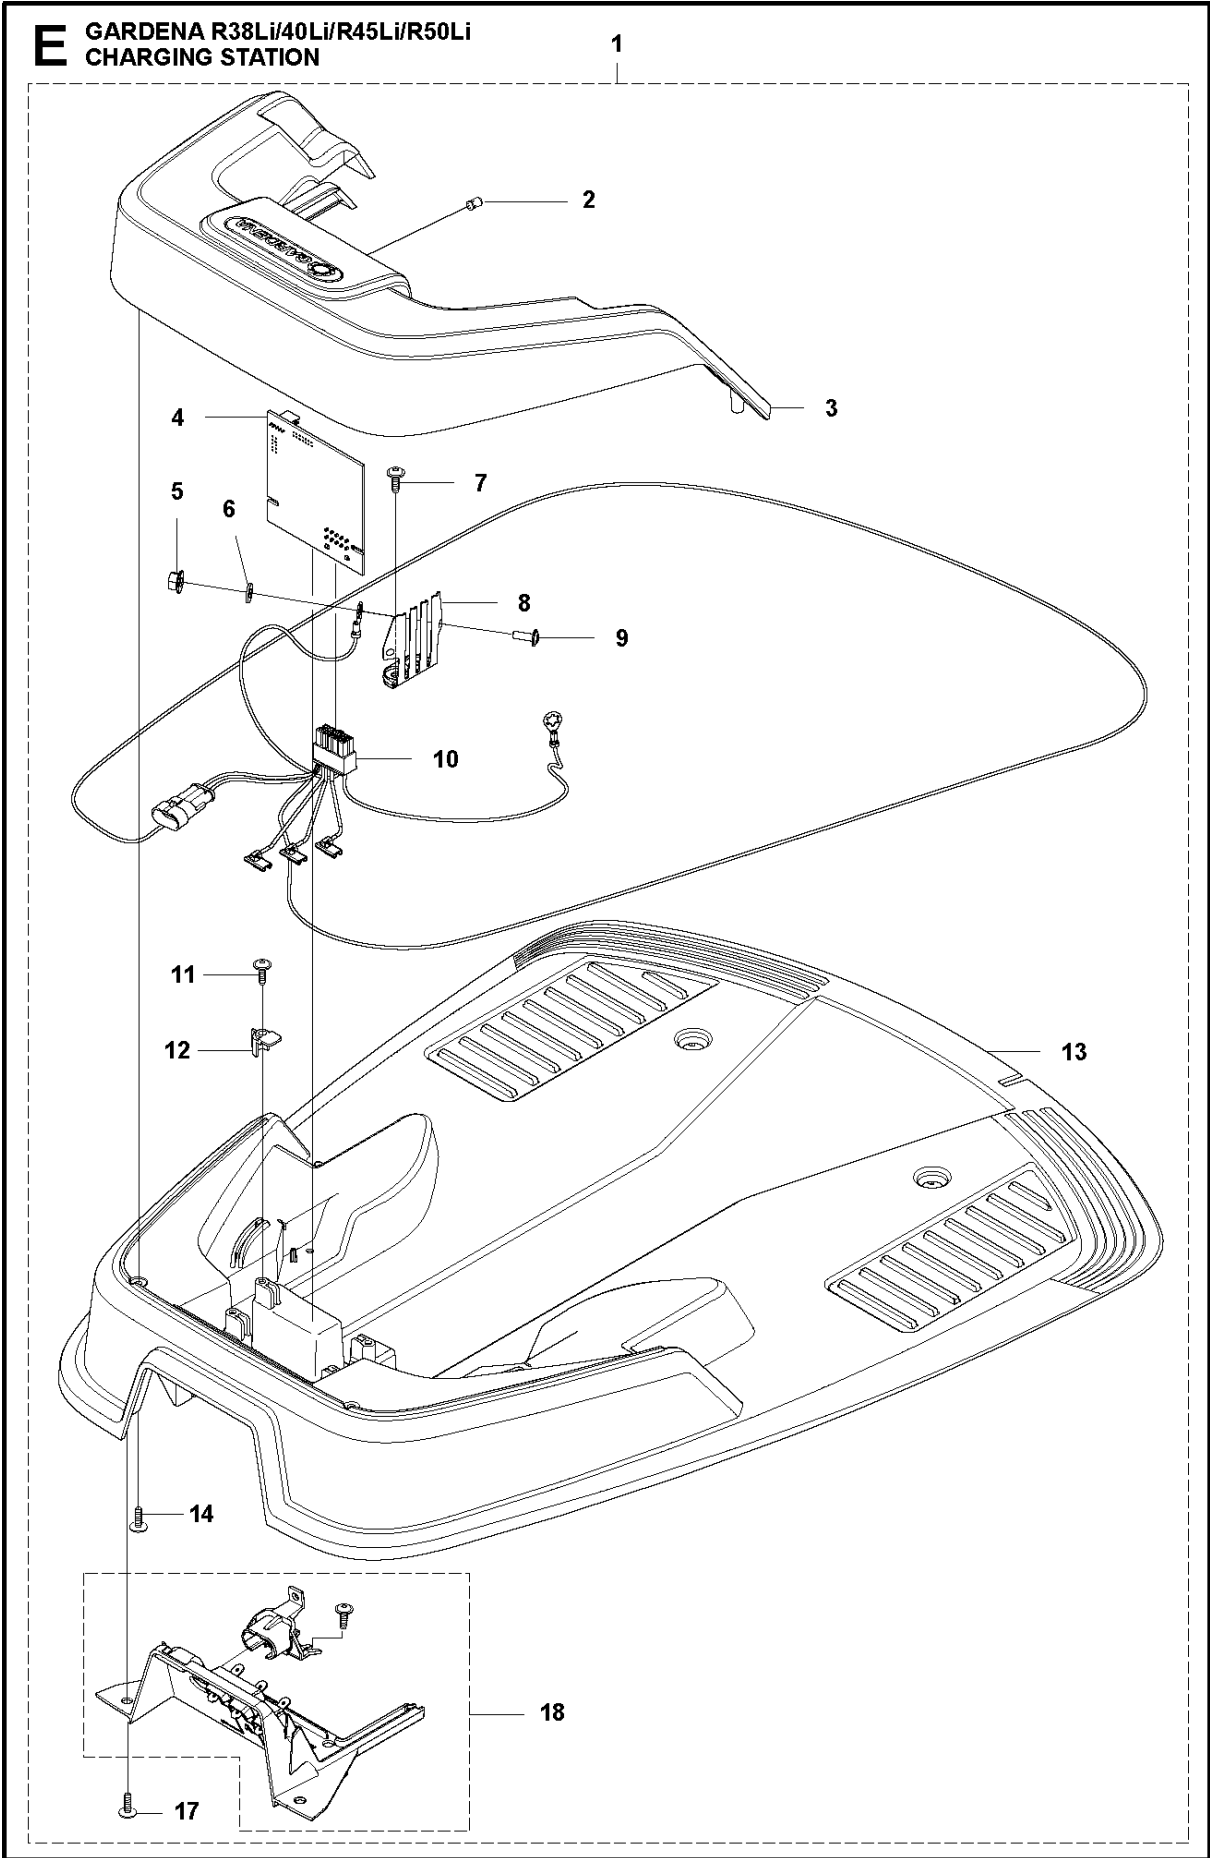

D GARDENA R38Li/40Li/R45Li/R50Li
BLADE MOTOR & CUTTING EQUIPMENT

BLADE MOTOR & CUTTING EQUIPMENT

R38Li, 2017-01

Ref	Part No	Description	Remark	QTY KIT
1	584 98 93-02	MOTOR	Cutting Motor	1
2	575 54 33-10	SCREW	Screw, Grey (10 mm)	1
3	574 50 35-01	HEIGHT INDICATOR	Height Indicator	1
4	581 02 03-01	MOTOR HOUSING	Motor Housing	1
5	576 21 38-01	SCREW ITPANM	Screw M4x12	3
6	574 37 35-01	HUB	Hub, Cutting Motor	1
7	576 21 35-01	SCREW IHSETM	Stop Screw	1
8	579 75 83-01	GUARD	Guard, Cutting Disc	1
9	575 54 33-14	SCREW	Screw, Grey (14 mm)	3
10	574 48 71-01	CUTTING DISC	Cutting Disc	1
11	577 09 32-01	WASHER	Washer	1
12	576 21 38-01	SCREW ITPANM	Screw	3

CHARGING STATION

R38Li, 2017-01

Ref	Part No	Description	Remark	QTY KIT
1	577 97 23-15	CHARGING STATION	Charging Station, Gardena	1
2	535 12 87-02	DIODE LENS	Diode Lens	1
3	584 61 83-02	CHARGING STATION	Charging Station Cover, Gardena	1
4	582 87 62-01	PRINTED CIRCUIT ASSY	Circuit Board, Charging Station	1
5	588 22 21-01	HEXAGON NUT FLANGE	Nut Flange	2
6	535 08 74-01	WASHER	Washer	2
7	575 54 33-14	SCREW	Screw, Grey (14 mm)	2
8	587 12 51-01	CONTACT	Contacts, Charging Station	2
9	588 22 22-01	SCREW ITXPANM	Screw	2
10	582 38 10-01	CABLE ASSY	Loom, Charging Station	1
11	575 54 33-14	SCREW	Screw, Grey (14 mm)	2
12	535 12 79-01	BRACKET	Bracket	2
13	581 55 19-03	CHARGING STATION	Charging Station Base Plate	1
14	575 54 33-14	SCREW	Screw, Grey (14 mm)	4
17	575 54 33-14	SCREW	Screw, Grey (14 mm)	4
18	582 35 64-01	PANEL ASSY	Guide Cover, Charging Station	1