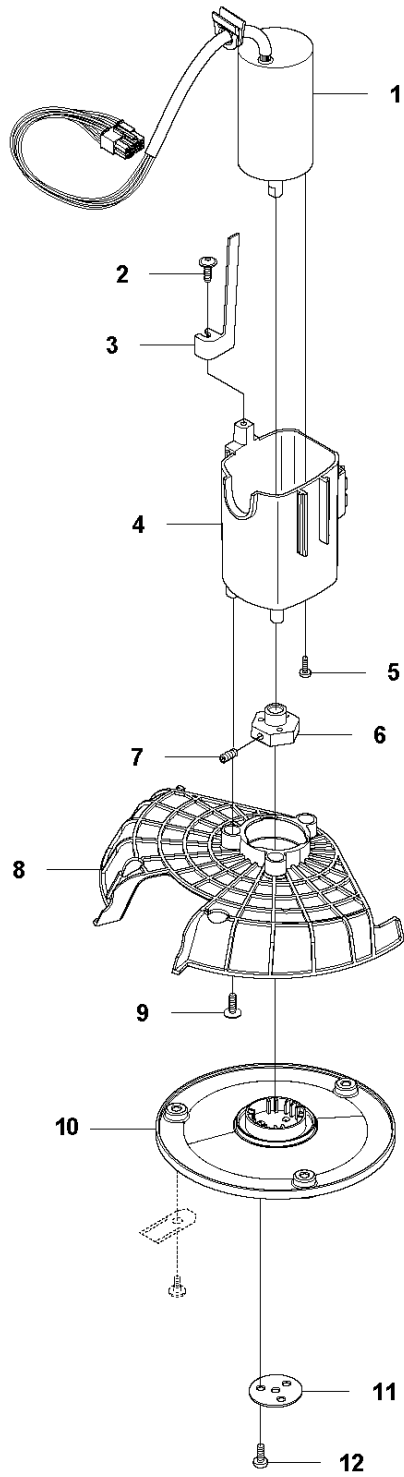

D GARDENA R38Li/40Li/R45Li/R50Li
BLADE MOTOR & CUTTING EQUIPMENT

BLADE MOTOR & CUTTING EQUIPMENT

R38Li, 2017-01

Ref	Part No	Description	Remark	QTY KIT
1	584 98 93-02	MOTOR	Cutting Motor	1
2	575 54 33-10	SCREW	Screw, Grey (10 mm)	1
3	574 50 35-01	HEIGHT INDICATOR	Height Indicator	1
4	581 02 03-01	MOTOR HOUSING	Motor Housing	1
5	576 21 38-01	SCREW ITPANM	Screw M4x12	3
6	574 37 35-01	HUB	Hub, Cutting Motor	1
7	576 21 35-01	SCREW IHSETM	Stop Screw	1
8	579 75 83-01	GUARD	Guard, Cutting Disc	1
9	575 54 33-14	SCREW	Screw, Grey (14 mm)	3
10	574 48 71-01	CUTTING DISC	Cutting Disc	1
11	577 09 32-01	WASHER	Washer	1
12	576 21 38-01	SCREW ITPANM	Screw	3