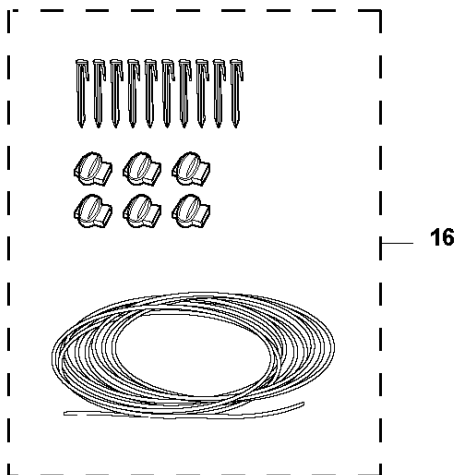

F GARDENA R38Li/40Li/R45Li/R50Li
INSTALLATION ACCESSORIES

INSTALLATION ACCESSORIES

R38Li, 2017-01

Ref	Part No	Description	Remark	QTY KIT
1	584 86 25-01	TRANSFORMER	Power Supply Unit, EU	1
2	584 86 26-02	POWER UNIT	Power Supply Unit, UK	1
2	584 86 26-03	TRANSFORMER	Power Supply Unit, CH	1
2	584 86 26-04	POWER UNIT	Power Supply Unit, CA	1
2	584 86 26-05	POWER UNIT	Power Supply Unit, AU-NZ	1
3	579 82 51-01	CABLE ASSY	Low Voltage Cable (20 m)	1
3	579 82 51-02	CABLE ASSY	Low Voltage Cable (10 m)	1
3	579 82 51-03	CABLE ASSY	Low Voltage Cable (3 m)	1
4	966 80 98-01	STAPLE	Staples (100 pcs), Gardena Blister Pack	1
4	Gardena409020	TBD	Staples (100 pcs), Gardena Blister Pack	1
5	575 23 86-02	SCREW KIT	Anchor Screw (3 pcs) incl. Allen Key	1
6	967 10 48-01	WIRE	Loop Wire 50 m, Gardena Blister Pack	1
6	Gardena405820	TBD	Loop Wire 50 m, Gardena Blister Pack	1
6	966 80 96-01	WIRE	Loop Wire (150 m), Gardena Blister Pack	1
6	Gardena408820	TBD	Loop Wire (150 m), Gardena Blister Pack	1
6	580 66 20-03	WIRE	Loop Wire (200 m)	1
6	580 66 20-01	WIRE	Loop Wire (250 m)	1
6	580 66 20-04	WIRE	Loop Wire (800 m)	1
7	966 80 95-01	BLADE	Blades (9 pcs), Gardena Blister Pack	1
7	Gardena408720	TBD	Blades (9 pcs), Gardena Blister Pack	1
7	577 86 46-03	BLADE SET	Long Life - Safety Blade,Husqvarna Blister Pack, 9 pcs	1
7	577 60 65-05	BLADE SET	Long Life - Safety Blade, 45 pcs	1
7	577 60 66-04	BLADE SET	Long Life - Safety Blade, 300 pcs	1
8	535 12 90-01	CONNECTOR	Loop Wire Connector (1pcs)	1
9	501 98 02-01	COUPLER	Coupler (1pcs)	1
9	501 98 02-02	COUPLER	Coupler KIT (50pcs)	1
10	966 80 97-01	COUPLER	2 Connectors+6 Couplers, Gardena Blister Pack	1
10	Gardena408920	TBD	2 Connectors+6 Couplers, Gardena Blister Pack	1
10	579 04 81-01	ACCESSORY BAG	5 Connectors+5 Couplers	1
11	586 27 79-01	STICKER	Sticker, Cable Markers (10 pcs)	1
12	502 40 53-01	LABEL	Label, Anti-Theft	1
13	578 90 91-05	DVD	Installation DVD, Gardena	1
14	115844301	TBD	Operator's Manual, Swedish	1
14	115844306	TBD	Operator's Manual, Danish	1
14	115844311	TBD	Operator's Manual, Finnish	1
14	115844321	TBD	Operator's Manual, Norwegian	1
14	115844326	TBD	Operator's Manual, English	1
14	115844331	TBD	Operator's Manual, French	1
14	115844336	TBD	Operator's Manual, Dutch	1
14	115844341	TBD	Operator's Manual, Italian	1
14	115844346	TBD	Operator's Manual, Spanish	1
14	115844351	TBD	Operator's Manual, German	1
14	115844358	TBD	Operator's Manual, Hungarian	1
14	115844359	TBD	Operator's Manual, Portuguese	1
14	115844361	TBD	Operator's Manual, Polish	1