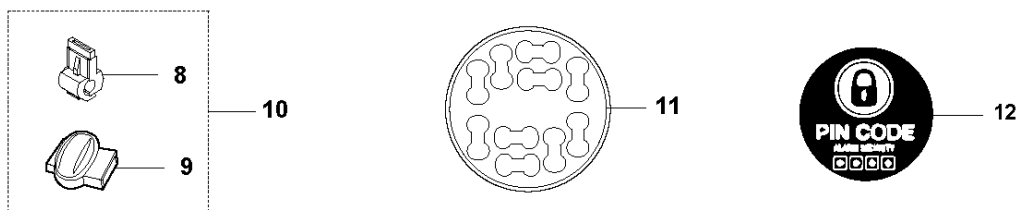

F GARDENA R38Li/40Li/R45Li/R50Li
INSTALLATION ACCESSORIES

INSTALLATION ACCESSORIES

R38Li, 2017-01

Ref	Part No	Description	Remark	QTY KIT
1	584 86 25-01	TRANSFORMER	Power Supply Unit, EU	1
2	584 86 26-02	POWER UNIT	Power Supply Unit, UK	1
2	584 86 26-03	TRANSFORMER	Power Supply Unit, CH	1
2	584 86 26-04	POWER UNIT	Power Supply Unit, CA	1
2	584 86 26-05	POWER UNIT	Power Supply Unit, AU-NZ	1
3	579 82 51-01	CABLE ASSY	Low Voltage Cable (20 m)	1
3	579 82 51-02	CABLE ASSY	Low Voltage Cable (10 m)	1
3	579 82 51-03	CABLE ASSY	Low Voltage Cable (3 m)	1
4	966 80 98-01	STAPLE	Staples (100 pcs), Gardena Blister Pack	1
4	Gardena409020	TBD	Staples (100 pcs), Gardena Blister Pack	1
5	575 23 86-02	SCREW KIT	Anchor Screw (3 pcs) incl. Allen Key	1
6	967 10 48-01	WIRE	Loop Wire 50 m, Gardena Blister Pack	1
6	Gardena405820	TBD	Loop Wire 50 m, Gardena Blister Pack	1
6	966 80 96-01	WIRE	Loop Wire (150 m), Gardena Blister Pack	1
6	Gardena408820	TBD	Loop Wire (150 m), Gardena Blister Pack	1
6	580 66 20-03	WIRE	Loop Wire (200 m)	1
6	580 66 20-01	WIRE	Loop Wire (250 m)	1
6	580 66 20-04	WIRE	Loop Wire (800 m)	1
7	966 80 95-01	BLADE	Blades (9 pcs), Gardena Blister Pack	1
7	Gardena408720	TBD	Blades (9 pcs), Gardena Blister Pack	1
7	577 86 46-03	BLADE SET	Long Life - Safety Blade,Husqvarna Blister Pack, 9 pcs	1
7	577 60 65-05	BLADE SET	Long Life - Safety Blade, 45 pcs	1
7	577 60 66-04	BLADE SET	Long Life - Safety Blade, 300 pcs	1
8	535 12 90-01	CONNECTOR	Loop Wire Connector (1pcs)	1
9	501 98 02-01	COUPLER	Coupler (1pcs)	1
9	501 98 02-02	COUPLER	Coupler KIT (50pcs)	1
10	966 80 97-01	COUPLER	2 Connectors+6 Couplers, Gardena Blister Pack	1
10	Gardena408920	TBD	2 Connectors+6 Couplers, Gardena Blister Pack	1
10	579 04 81-01	ACCESSORY BAG	5 Connectors+5 Couplers	1
11	586 27 79-01	STICKER	Sticker, Cable Markers (10 pcs)	1
12	502 40 53-01	LABEL	Label, Anti-Theft	1
13	578 90 91-05	DVD	Installation DVD, Gardena	1
14	115844301	TBD	Operator's Manual, Swedish	1
14	115844306	TBD	Operator's Manual, Danish	1
14	115844311	TBD	Operator's Manual, Finnish	1
14	115844321	TBD	Operator's Manual, Norwegian	1
14	115844326	TBD	Operator's Manual, English	1
14	115844331	TBD	Operator's Manual, French	1
14	115844336	TBD	Operator's Manual, Dutch	1
14	115844341	TBD	Operator's Manual, Italian	1
14	115844346	TBD	Operator's Manual, Spanish	1
14	115844351	TBD	Operator's Manual, German	1
14	115844358	TBD	Operator's Manual, Hungarian	1
14	115844359	TBD	Operator's Manual, Portuguese	1
14	115844361	TBD	Operator's Manual, Polish	1