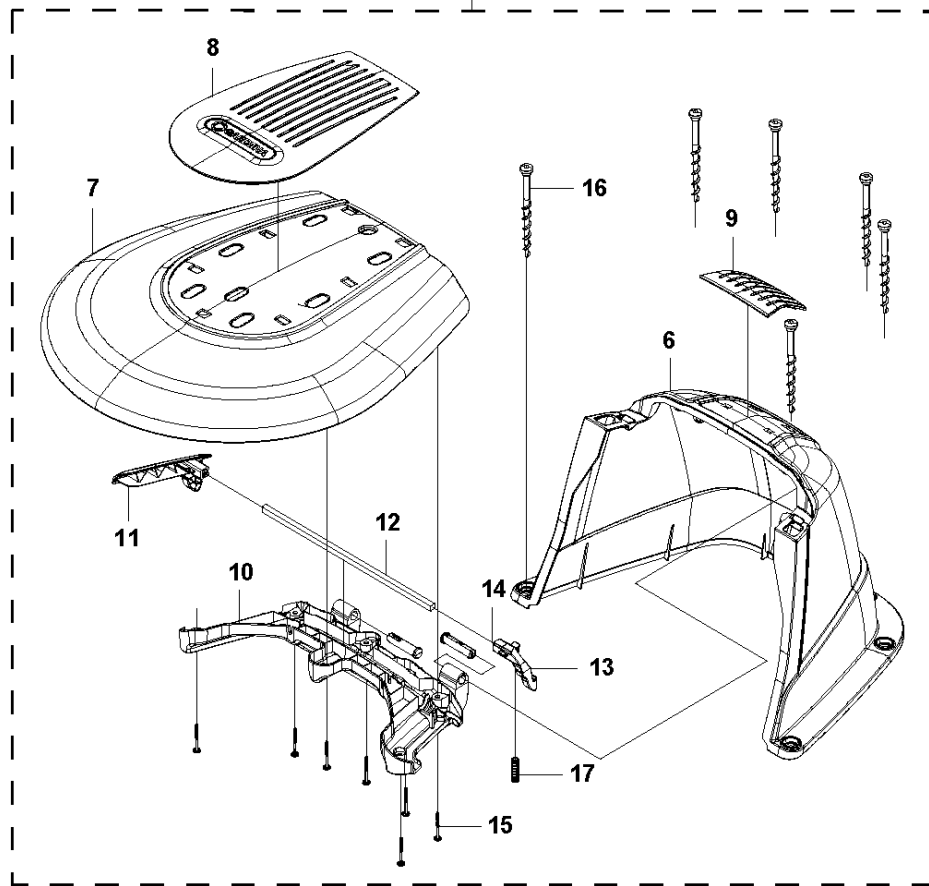

G GARDENA R38Li/40Li/R45Li/R50Li
ACCESSORIES

18