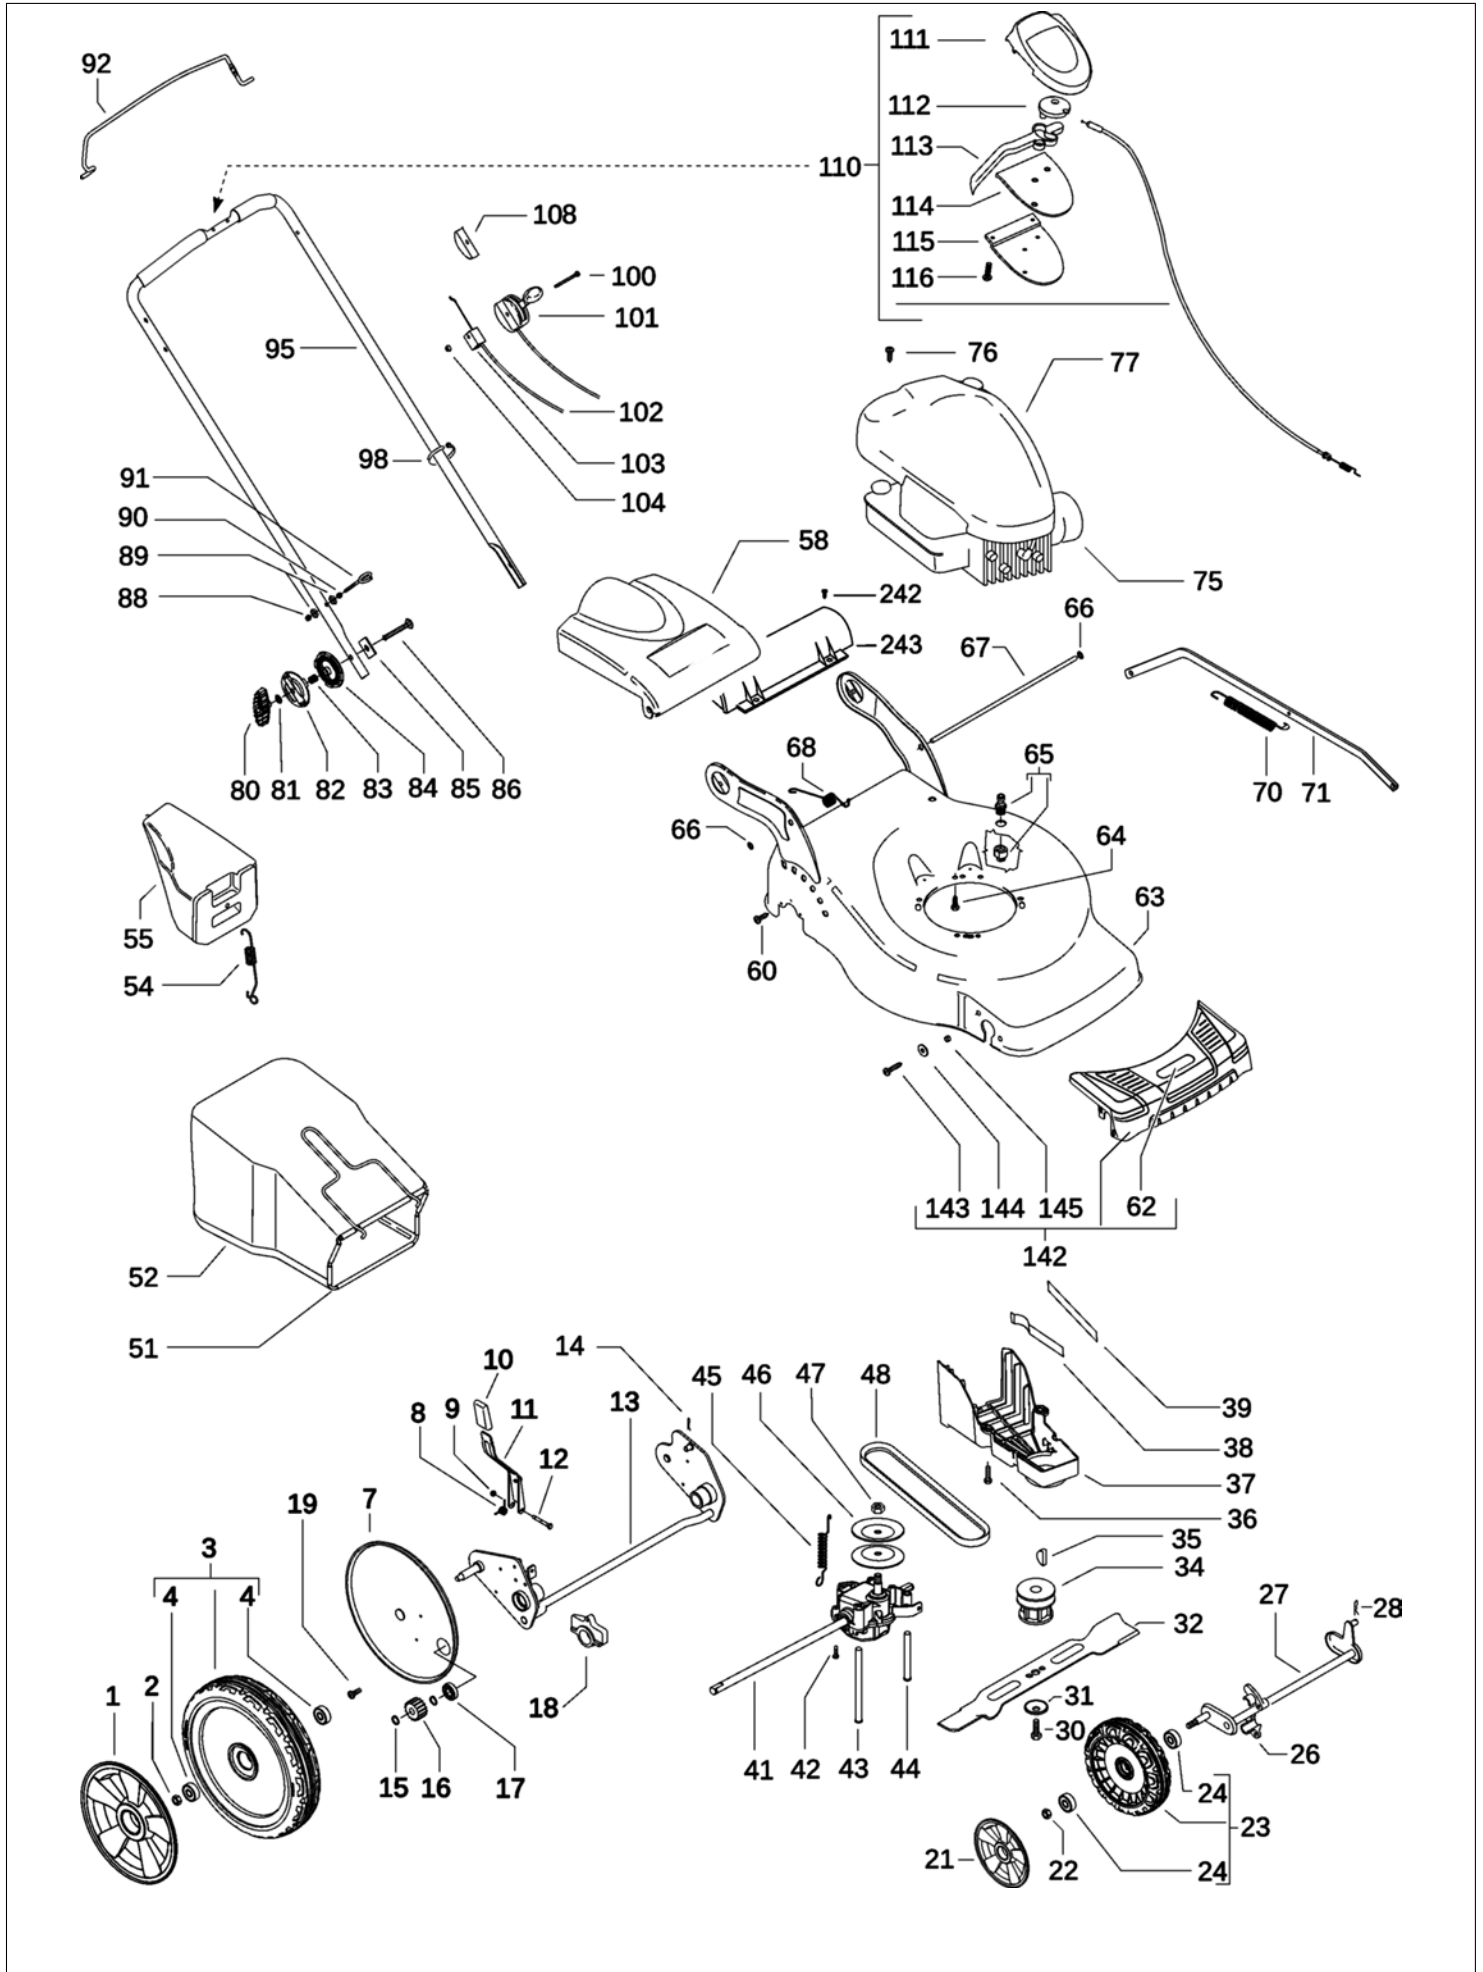

HUSQVARNA OUTDOOR PRODUCTS ITALIA SPA

Item	PN	Description	Qty	Item	PN	Description	Qty
1	504 54 22-01	wheel cover Ø280	2	75	—	engine, Briggs & Stratton, model number 126T024837	1
2	504 85 78-01	nut M8, self locking, flanged	2	76	531 21 38-70	screw	2
3	505 43 60-01	wheel assy Ø280	2	77	531 21 39-98	engine cover	1
4	504 54 82-01	ball bearing	4	80	525 34 74-01	knob	2
7	504 53 99-01	dust shield Ø280	2	81	531 20 49-22	washer	2
8	531 21 08-17	spring, wheel regulator lever	1	82	531 21 14-74	locking disc, outer	2
9	531 20 84-92	nut M5, self locking	1	83	531 21 14-76	spring	2
10	525 34 74-02	handle, wheel regulator	1	84	531 21 14-73	locking disc, inner	2
11	525 34 84-01	wheel regulator lever	1	85	531 21 15-81	plate	2
12	538 23 58-07	screw M5x45	1	86	531 21 14-80	screw M8x55	2
13	510 09 28-01	rear axle	1	88	531 20 84-91	nut M6 self	2
14	531 20 66-53	cotter pin	1	89	531 20 49-61	washer	4
15	531 20 87-72	seeger	2	90	531 20 71-65	nut M6	2
16	544 34 23-01	gear	2	91	531 20 51-69	starter cable guide	2
17	531 20 87-78	ball bearing	2	92	544 46 38-01	brake lever	1
18	531 20 59-44	rear axle housing	2	95	525 34 73-03	handle	1
19	531 20 78-56	screw M5x10	4	99	531 20 55-81	binder	2
21	544 44 59-01	wheel cover Ø190	1	100	531 21 35-17	screw M6x80	1
22	504 85 78-01	nut M8, self locking, flanged	2	101	531 21 34-91	accelerator lever and cable	1
23	544 91 73-01	wheel assy Ø190	2	102	531 21 35-22	brake cable	1
24	504 54 82-01	ball bearing	2	103	531 20 80-43	cable support	1
26	531 20 50-57	front axle housing	4	104	531 20 80-63	nut M6	1
27	573 97 60-01	front axle	1	108	504 86 82-02	plate	1
28	531 20 66-53	cotter pin	1	110	544 93 29-12	EZ control assy	1
30	531 20 80-08	screw, 3/8"	1	111	532 41 35-42	cover	1
31	531 20 72-37	spring washer	1	112	532 18 73-53	pulley	1
32	531 21 10-17	mulching blade	1	113	505 53 12-03	lever	1
34	531 20 61-69	blade support	1	114	532 41 35-41	plate	1
35	505 29 09-01	key	1	115	532 18 70-97	holder	1
36	531 20 78-56	screw 5x10	3	116	532 18 16-98	screw	5
37	544 46 22-01	belt cover	1	142	574 25 45-01	front cover, kit	1
38	504 04 61-01	belt guide	1	143	525 43 31-02	screw 4.2x19, self threading	4
39	544 46 25-01	belt guide	1	144	505 22 74-02	washer 5x15x1.5, black	4
41	504 54 14-02	gear box	1	145	529 29 93-01	spacer	4
42	510 03 75-01	screw 4x16 w. washer	2	242	576 04 74-01	screw	2
43	544 93 44-01	belt guide	1	243	579 30 09-01	grass seal	1
44	544 93 43-01	belt guide	1				
45	544 93 47-01	gear box spring	1				
46	504 54 79-01	pulley plate	2				
47	504 54 80-01	nut	2				
48	504 03 48-01	belt Z28 10X710	1				
51	531 21 34-67	sack frame	1				
52	525 34 81-01	sack	1				
54	531 21 11-84	spring, mulching plug	1				
55	531 21 06-17	mulching plug	1				
58	525 34 83-01	safety flap	1				
60	531 20 82-16	screw 5x16, self threading	2				
62	525 34 00-01	label, Gardena	1				
63	525 55 53-01	deck	1				
64	531 21 28-51	screw 3/8" + split washer	3				
65	525 34 78-01	snap on connector 1/2"	1				
66	531 21 08-24	lock washer	2				
67	531 21 14-41	safety flap bar	1				
68	531 21 18-40	spring	1				
70	531 21 37-83	wheel regulation spring	1				
71	531 20 50-69	wheel regulation bar	1				