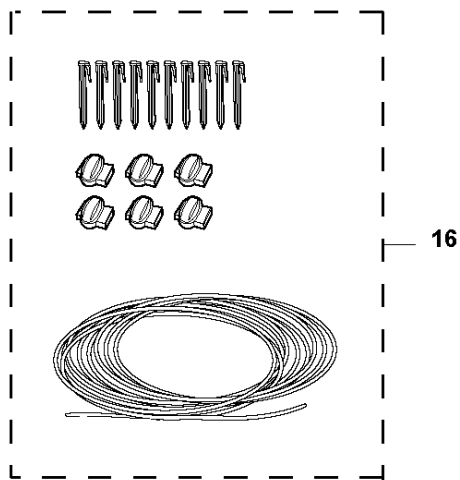

F GARDENA R70Li/R80Li
INSTALLATION ACCESSORIES

INSTALLATION ACCESSORIES

R80Li, 2018-

Ref	Part No	Description	Remark	QTY KIT
1	593 16 36-01	POWER UNIT	Power Supply Unit, EU	1
2	584 86 26-02	POWER UNIT	Power Supply Unit, UK	1
2	584 86 26-03	POWER UNIT	Power Supply Unit, CH	1
2	584 86 26-04	POWER UNIT	Power Supply Unit, CA	1
2	584 86 26-05	POWER UNIT	Power Supply Unit, AU-NZ	1
3	579 82 51-01	CABLE ASSY	Low Voltage Cable (20 m)	1
3	579 82 51-02	CABLE ASSY	Low Voltage Cable (10 m)	1
3	579 82 51-03	CABLE ASSY	Low Voltage Cable (3 m)	1
4	966 80 98-01	STAPLE	Staples (100 pcs), Gardena Blister Pack	1
4	Gardena409020	TBD	Staples (100 pcs), Gardena Blister Pack	1
5	575 23 86-02	SCREW KIT	Anchor Screw (3 pcs) incl. Allen Key	1
6	967 10 48-01	WIRE	Loop Wire 50 m, Gardena Blister Pack	1
6	Gardena405820	TBD	Loop Wire 50 m, Gardena Blister Pack	1
6	966 80 96-01	WIRE	Loop Wire (150 m), Gardena Blister Pack	1
6	Gardena408820	TBD	Loop Wire (150 m), Gardena Blister Pack	1
6	580 66 20-03	WIRE	Loop Wire (200 m)	1
6	580 66 20-01	WIRE	Loop Wire (250 m)	1
6	580 66 20-04	WIRE	Loop Wire (800 m)	1
7	966 80 95-01	BLADE	Blades (9 pcs), Gardena Blister Pack	1
7	Gardena408720	TBD	Blades (9 pcs), Gardena Blister Pack	1
7	577 60 65-05	BLADE SET	Long Life - Safety Blade, 45 pcs	1
7	577 60 66-04	BLADE SET	Long Life - Safety Blade, 300 pcs	1
8	535 12 90-01	CONNECTOR	Loop Wire Connector (1pcs)	1
9	501 98 02-01	COUPLER	Coupler (1pcs)	1
9	501 98 02-02	COUPLER	Coupler KIT (50pcs)	1
10	966 80 97-01	COUPLER	2 Connectors+6 Couplers, Gardena Blister Pack	1
10	Gardena408920	TBD	2 Connectors+6 Couplers, Gardena Blister Pack	1
10	579 04 81-01	ACCESSORY BAG	5 Connectors+5 Couplers	1
11	586 27 79-01	STICKER	Sticker, Cable Markers (10 pcs)	1
12	502 40 53-01	LABEL	Label, Anti-Theft	1
13	578 90 91-05	DVD	Installation DVD, Gardena	1
14	115844301	TBD	Operator's Manual, Swedish	1
14	115844306	TBD	Operator's Manual, Danish	1
14	115844311	TBD	Operator's Manual, Finnish	1
14	115844321	TBD	Operator's Manual, Norwegian	1
14	115844326	TBD	Operator's Manual, English	1
14	115844331	TBD	Operator's Manual, French	1
14	115844336	TBD	Operator's Manual, Dutch	1
14	115844341	TBD	Operator's Manual, Italian	1
14	115844346	TBD	Operator's Manual, Spanish	1
14	115844351	TBD	Operator's Manual, German	1
14	115844358	TBD	Operator's Manual, Hungarian	1
14	115844359	TBD	Operator's Manual, Portuguese	1
14	115844361	TBD	Operator's Manual, Polish	1
14	115844368	TBD	Operator's Manual, Slovakian	1
14	115844384	TBD	Operator's Manual, Slovenian	1