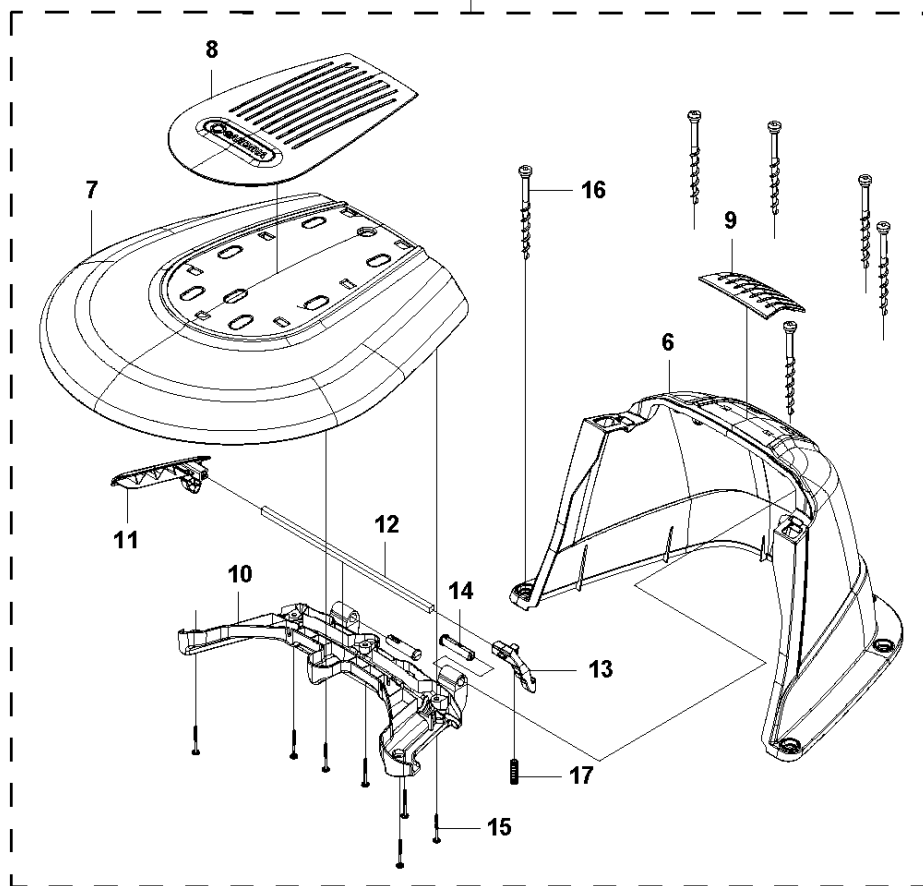

G GARDENA R70/80Li
ACCESSORIES

18